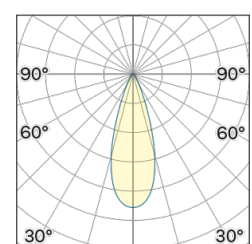

Lighting Type: direct

Light Distribution: Symmetric

COLOR

● 34, Gold matt

Lens 36°

* built-in driver

Discover
Souvlaki