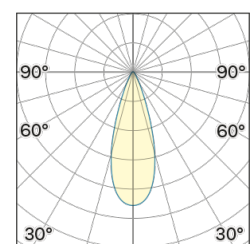

Lighting Type: direct

Light Distribution: Symmetric

COLOR

● 32, Powder gun matt

Lens 36°

* built-in driver

Discover
Souvlaki