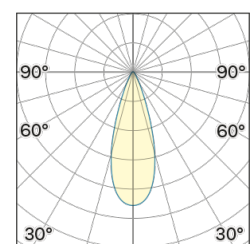

Lightning Type: direct

Light Distribution: Symmetric

COLOR

● 27, Copper matt

Lens 36°

* built-in driver

Discover
Souvlaki