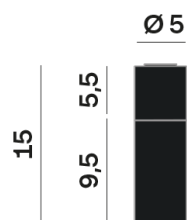

COLOR

● 27, Copper matt

Lens 36°

* built-in driver

Discover
Souvlaki