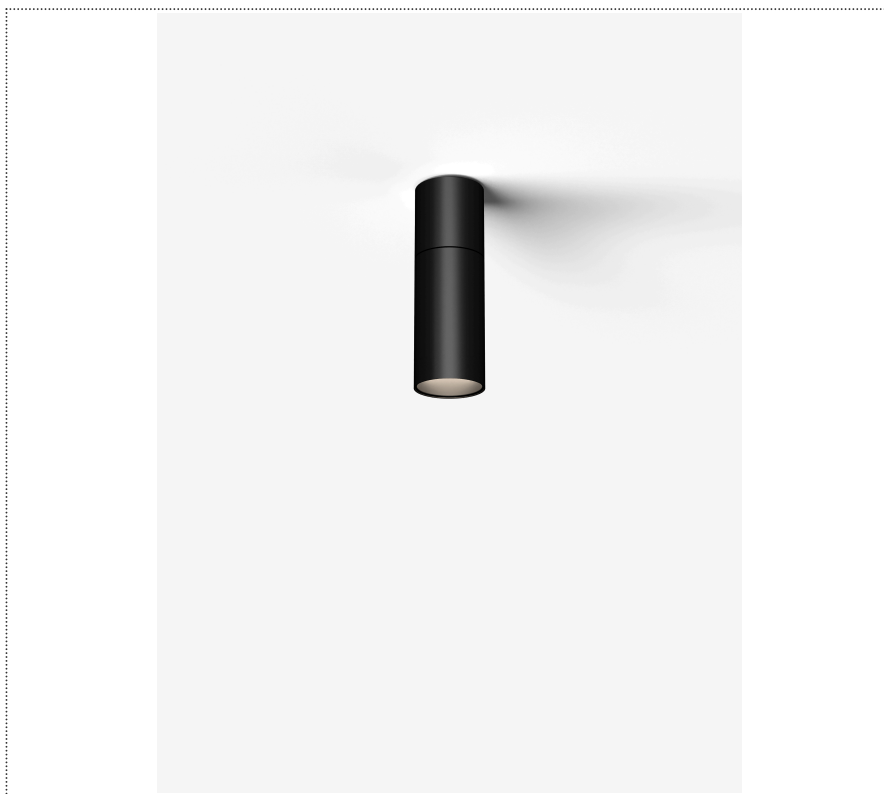

SOUVLAKI STANDALONE

CEILING MOUNTED SPOTLIGHT Ø 50MM WITH INTEGRATED DRIVER

1SVH4 003 27 ZL0

GENERAL

Ceiling

Surface

IP20

Lumen: 662

Interior

Lens Beam: 36°

LED

MID POWER LED

2.700 K

CRI 90

220- 240V 50Hz

Macadam step 2

LED Life L80 B50 > 55.400 h

Classe Energetica: F

ELECTRICAL

220- 240V 50Hz

9,5 W

Classe 1

Driver included

OPTICAL | PHOTOMETRIC

Lightning Type: direct

Light Distribution: Symmetric

COLOR

● 27, Copper matt