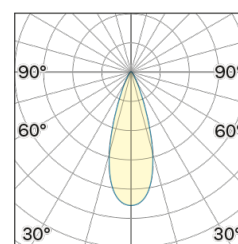

COLOR

● 27, Copper matt

Lens 36°

* built-in driver

Discover
Souvlaki