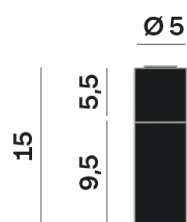

COLOR

● 26, Bronze matt

Lens 36°

* built-in driver

Discover
Souvlaki