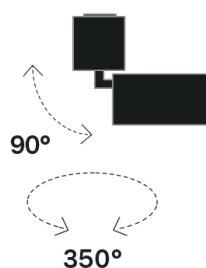

Lighting Type: direct

Light Distribution: Symmetric

COLOR

● 26, Bronze matt

Lens 24°

* built-in driver

Discover
Souvlaki