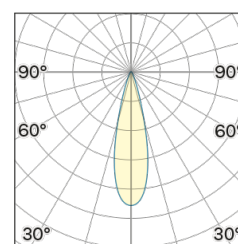

COLOR

● 26, Bronze matt

Lens 24°

* built-in driver

Discover
Souvlaki