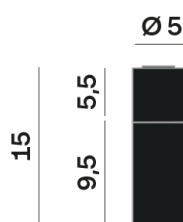

Interior

Lens Beam: 36°

LED

MID POWER LED

2.700 K

CRI 90

220- 240V 50Hz

Macadam step 2

LED Life L80 B50 > 55.400 h

Classe Energetica: F

ELECTRICAL

220- 240V 50Hz

9,5 W

Classe 1

Driver included

OPTICAL | PHOTOMETRIC

Lighting Type: direct

Light Distribution: Symmetric

COLOR

● 26, Bronze matt

Lens 24°

* built-in driver

Discover
Souvlaki