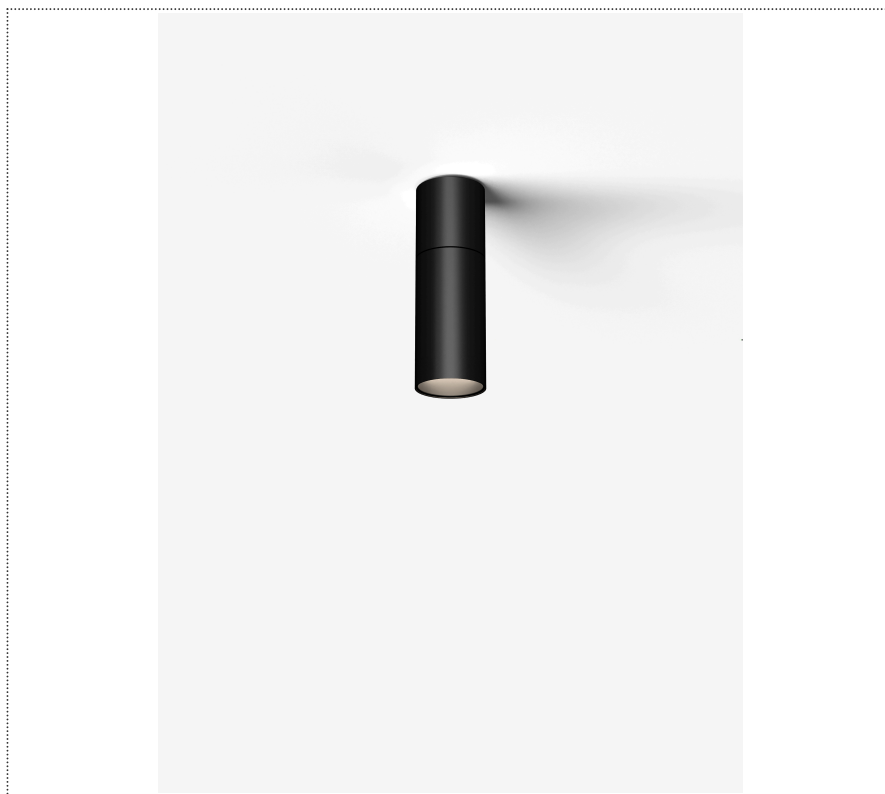

SOUVLAKI STANDALONE

CEILING MOUNTED SPOTLIGHT Ø 50MM WITH INTEGRATED DRIVER

1SVH4 003 26 ZL0

GENERAL

Ceiling

Surface

IP20

Lumen: 662

Interior

Lens Beam: 36°

LED

MID POWER LED

2.700 K

CRI 90

220- 240V 50Hz

Macadam step 2

LED Life L80 B50 > 55.400 h

Classe Energetica: F

ELECTRICAL

220- 240V 50Hz

9,5 W

Classe 1

Driver included

OPTICAL | PHOTOMETRIC

Lighting Type: direct

Light Distribution: Symmetric

COLOR

● 26, Bronze matt