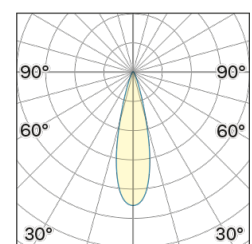

Lightning Type: direct

Light Distribution: Symmetric

COLOR

63, White (matt)

Lens 24°

* built-in driver

Discover

Souvlaki