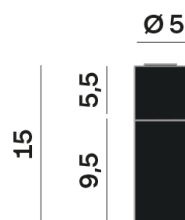

Interior

Lens Beam: 24°

LED

MID POWER LED

3.000 K

CRI 90

220- 240V 50Hz

Macadam step 2

LED Life L80 B50 > 55.400 h

Classe Energetica: F

ELECTRICAL

220- 240V 50Hz

9,5 W

Classe 1

Driver included

OPTICAL | PHOTOMETRIC

Lightning Type: direct

Light Distribution: Symmetric

COLOR

63, White (matt)

Lens 24°

* built-in driver

Discover

Souvlaki