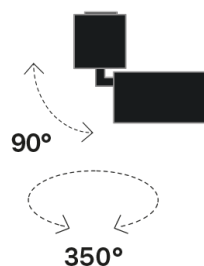

Lightning Type: direct

Light Distribution: Symmetric

COLOR

63, White (matt)

Lens 24°

* built-in driver

Discover

Souvlaki