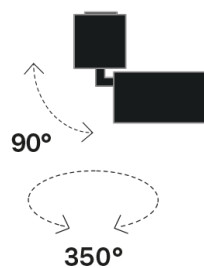

Lighting Type: direct

Light Distribution: Symmetric

COLOR

63, White (matt)

Lens 24°

* built-in driver

Discover

Souvlaki