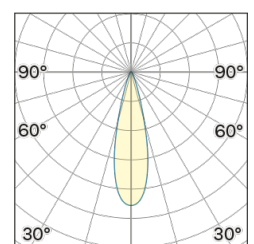

Lighting Type: direct

Light Distribution: Symmetric

COLOR

63, White (matt)

Lens 24°

* built-in driver

Discover

Souvlaki