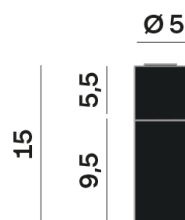

Interior

Lens Beam: 24°

LED

MID POWER LED

2.700 K

CRI 90

220- 240V 50Hz

Macadam step 2

LED Life L80 B50 > 55.400 h

Classe Energetica: F

ELECTRICAL

220- 240V 50Hz

9,5 W

Classe 1

Driver included

OPTICAL | PHOTOMETRIC

Lighting Type: direct

Light Distribution: Symmetric

COLOR

63, White (matt)

Lens 24°

* built-in driver

Discover

Souvlaki