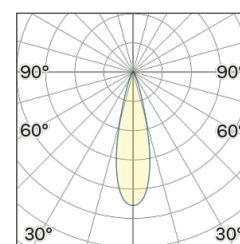

Lighting Type: direct

Light Distribution: Symmetric

COLOR

● 35, Nickel matt

Lens 24°

* built-in driver

Discover
Souvlaki