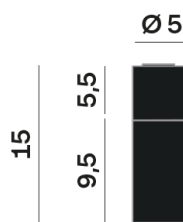

Interior

Lens Beam: 24°

LED

MID POWER LED

3.000 K

CRI 90

220- 240V 50Hz

Macadam step 2

LED Life L80 B50 > 55.400 h

Classe Energetica: F

ELECTRICAL

220- 240V 50Hz

9,5 W

Classe 1

Driver included

OPTICAL | PHOTOMETRIC

Lighting Type: direct

Light Distribution: Symmetric

COLOR

● 35, Nickel matt

Lens 24°

* built-in driver

Discover
Souvlaki