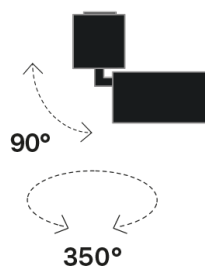

Lighting Type: direct

Light Distribution: Symmetric

COLOR

● 35, Nickel matt

Lens 24°

* built-in driver

Discover
Souvlaki