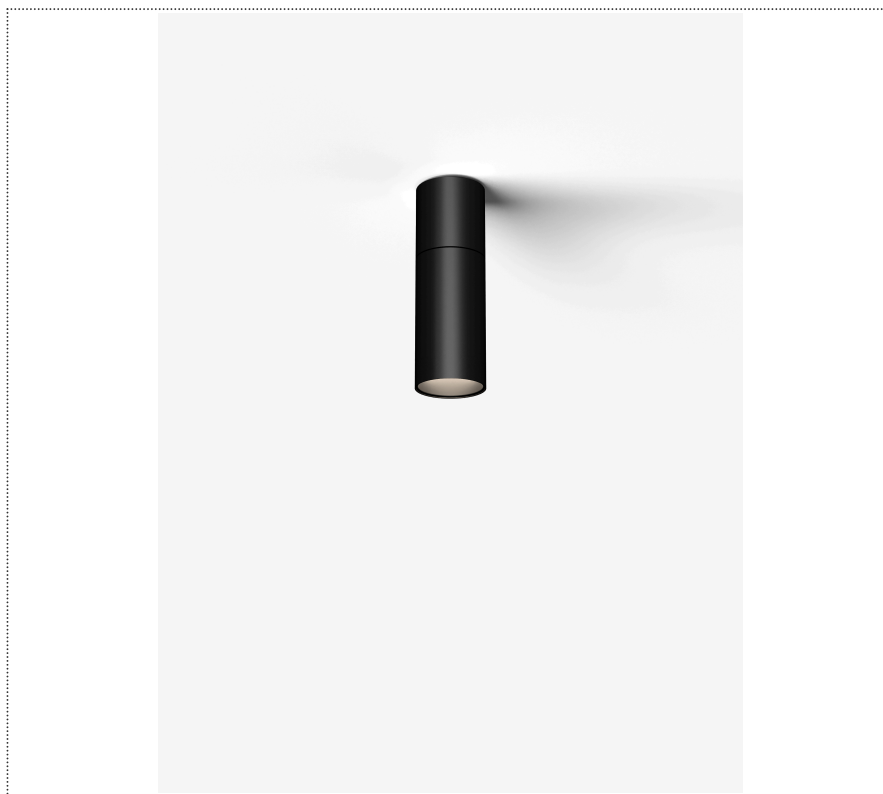

SOUVLAKI STANDALONE

CEILING MOUNTED SPOTLIGHT Ø 50MM WITH INTEGRATED DRIVER

1SVH4 002 34 ZL1

GENERAL

Ceiling

Surface

IP20

Lumen: 828

Interior

Lens Beam: 24°

LED

MID POWER LED

3.000 K

CRI 90

220- 240V 50Hz

Macadam step 2

LED Life L80 B50 > 55.400 h

Classe Energetica: F

ELECTRICAL

220- 240V 50Hz

9,5 W

Classe 1

Driver included

OPTICAL | PHOTOMETRIC

Lighting Type: direct

Light Distribution: Symmetric

COLOR

● 34, Gold matt