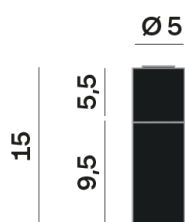

Interior

Lens Beam: 24°

LED

MID POWER LED

3.000 K

CRI 90

220- 240V 50Hz

Macadam step 2

LED Life L80 B50 > 55.400 h

Classe Energetica: F

ELECTRICAL

220- 240V 50Hz

9,5 W

Classe 1

Driver included

OPTICAL | PHOTOMETRIC

Lighting Type: direct

Light Distribution: Symmetric

COLOR

● 34, Gold matt

Lens 24°

* built-in driver

Discover
Souvlaki