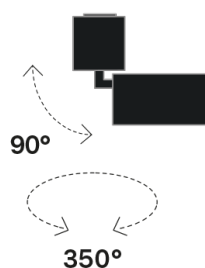

Lighting Type: direct

Light Distribution: Symmetric

COLOR

● 34, Gold matt

Lens 24°

* built-in driver

Discover
Souvlaki