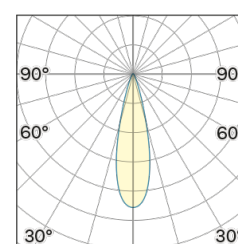

Lighting Type: direct

Light Distribution: Symmetric

COLOR

● 34, Gold matt

Lens 24°

* built-in driver

Discover
Souvlaki