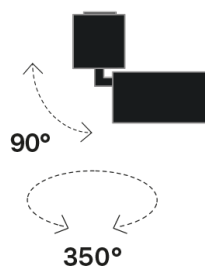

Lighting Type: direct

Light Distribution: Symmetric

COLOR

● 32, Powder gun matt

Lens 24°

* built-in driver

Discover
Souvlaki