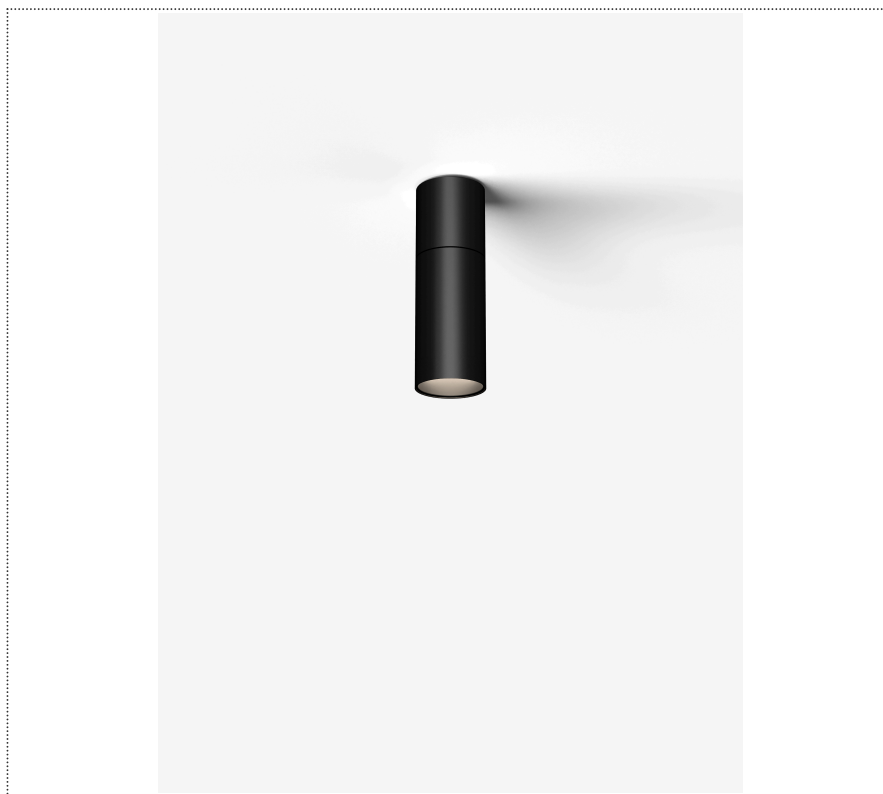

SOUVLAKI STANDALONE

CEILING MOUNTED SPOTLIGHT Ø 50MM WITH INTEGRATED DRIVER

1SVH4 002 32 ZL1

GENERAL

Ceiling

Surface

IP20

Lumen: 828

Interior

Lens Beam: 24°

LED

MID POWER LED

3.000 K

CRI 90

220- 240V 50Hz

Macadam step 2

LED Life L80 B50 > 55.400 h

Classe Energetica: F

ELECTRICAL

220- 240V 50Hz

9,5 W

Classe 1

Driver included

OPTICAL | PHOTOMETRIC

Lighting Type: direct

Light Distribution: Symmetric

COLOR

● 32, Powder gun matt