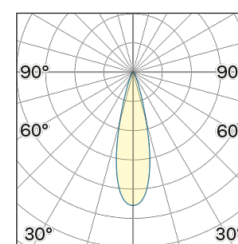

Lighting Type: direct

Light Distribution: Symmetric

COLOR

● 32, Powder gun matt

Lens 24°

* built-in driver

Discover
Souvlaki