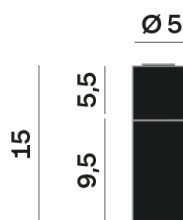

Interior

Lens Beam: 24°

LED

MID POWER LED

3.000 K

CRI 90

220- 240V 50Hz

Macadam step 2

LED Life L80 B50 > 55.400 h

Classe Energetica: F

ELECTRICAL

220- 240V 50Hz

9,5 W

Classe 1

Driver included

OPTICAL | PHOTOMETRIC

Lighting Type: direct

Light Distribution: Symmetric

COLOR

● 32, Powder gun matt

Lens 24°

* built-in driver

Discover
Souvlaki