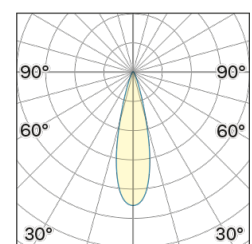

Lighting Type: direct

Light Distribution: Symmetric

COLOR

● 32, Powder gun matt

Lens 24°

* built-in driver

Discover

Souvlaki