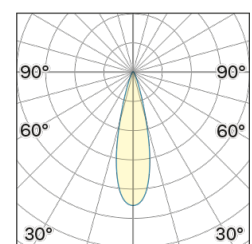

Lighting Type: direct

Light Distribution: Symmetric

COLOR

● 32, Powder gun matt

Lens 24°

* built-in driver

Discover
Souvlaki