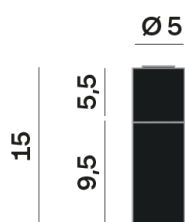

## LED

MID POWER LED

2.700 K

CRI 90

220- 240V 50Hz

Macadam step 2

LED Life L80 B50 > 55.400 h

Classe Energetica: F

## OPTICAL | PHOTOMETRIC

Lighting Type: direct

Light Distribution: Symmetric

## COLOR

63, White (matt)

Lens 18°

\* built-in driver

Discover  
Souvlaki