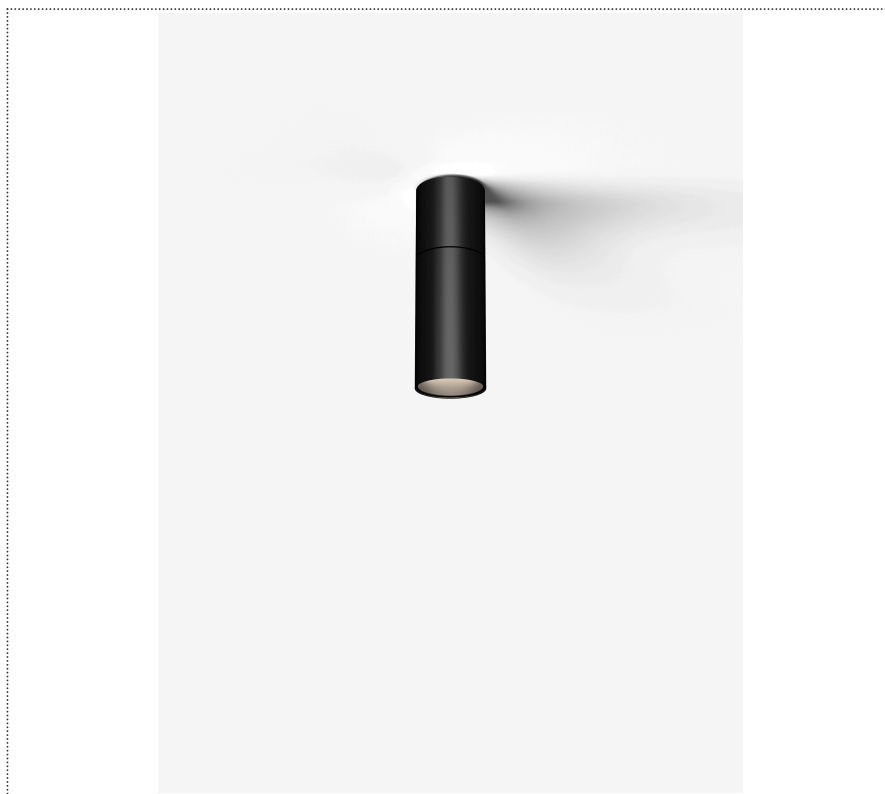

SOUVLAKI STANDALONE

CEILING MOUNTED SPOTLIGHT Ø 50MM WITH INTEGRATED DRIVER

1SVH4 001 63 ZL0

GENERAL

Ceiling

Surface

IP20

Lumen: 760

Interior

Lens Beam: 18°

LED

MID POWER LED

2.700 K

CRI 90

220- 240V 50Hz

Macadam step 2

LED Life L80 B50 > 55.400 h

Classe Energetica: F

ELECTRICAL

220- 240V 50Hz

9,5 W

Classe 1

Driver included

OPTICAL | PHOTOMETRIC

Lighting Type: direct

Light Distribution: Symmetric

COLOR

63, White (matt)