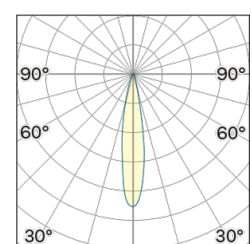

Lightning Type: direct

Light Distribution: Symmetric

COLOR

● 35, Nickel matt

Lens 18°

* built-in driver

Discover
Souvlaki