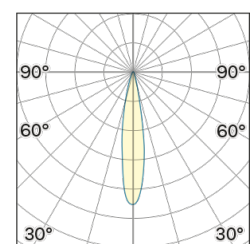

Lighting Type: direct

Light Distribution: Symmetric

COLOR

● 27, Copper matt

Lens 18°

* built-in driver

Discover
Souvlaki