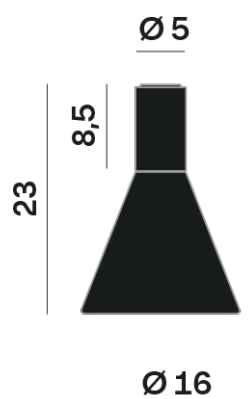

## OPTICAL | PHOTOMETRIC

Lightning Type: Indirect

Light Distribution: Symmetric

## COLOR

63, White (matt)

Discover

Souvlaki

Conical