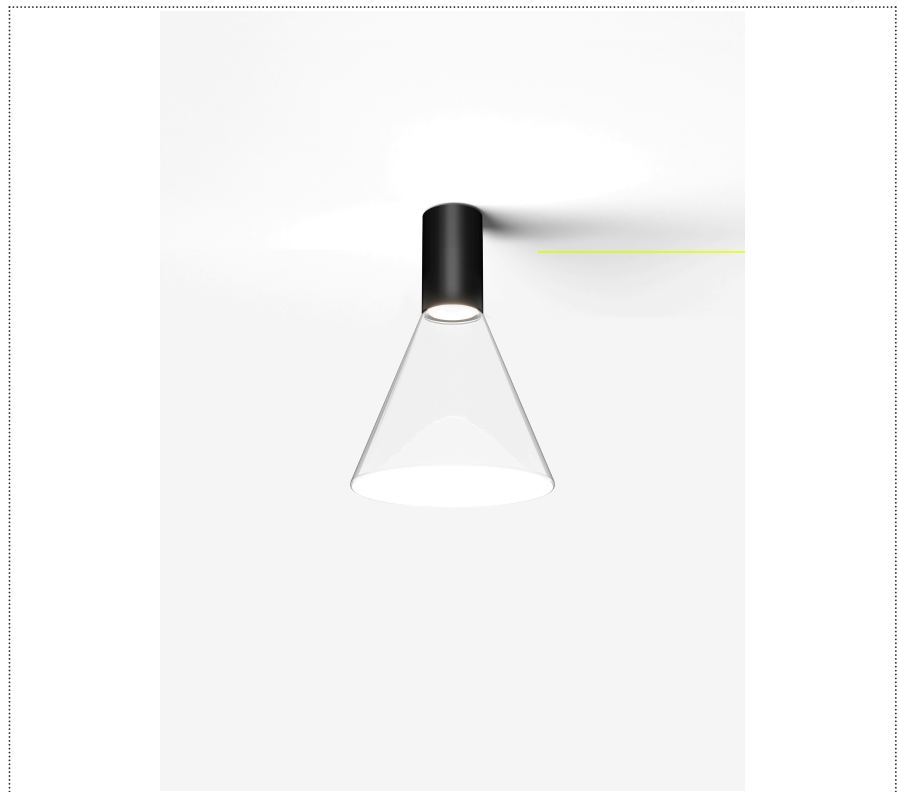

# SOUVLAKI STANDALONE

CEILING MOUNTED SPOTLIGHT WITH GLASS DIFFUSER

1SVH1 002 63 0L1

## GENERAL

Ceiling

Surface

IP20

Lumen: 886

Interior

Glass: Glass conical

## LED

MID POWER LED

3.000 K

CRI 90

300 mA SELV60

Macadam step 2

LED Life L80 B50 > 55.400 h

Classe Energetica: F

## OPTICAL | PHOTOMETRIC

Lightning Type: Indirect

Light Distribution: Symmetric