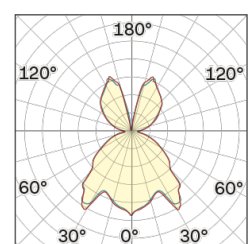

Lightning Type: Indirect

Light Distribution: Symmetric

COLOR

63, White (matt)

Discover

Souvlaki

Conical