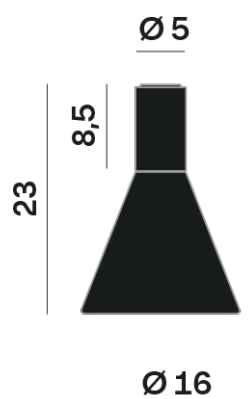

Lightning Type: Indirect

Light Distribution: Symmetric

COLOR

63, White (matt)

Discover

Souvlaki

Conical