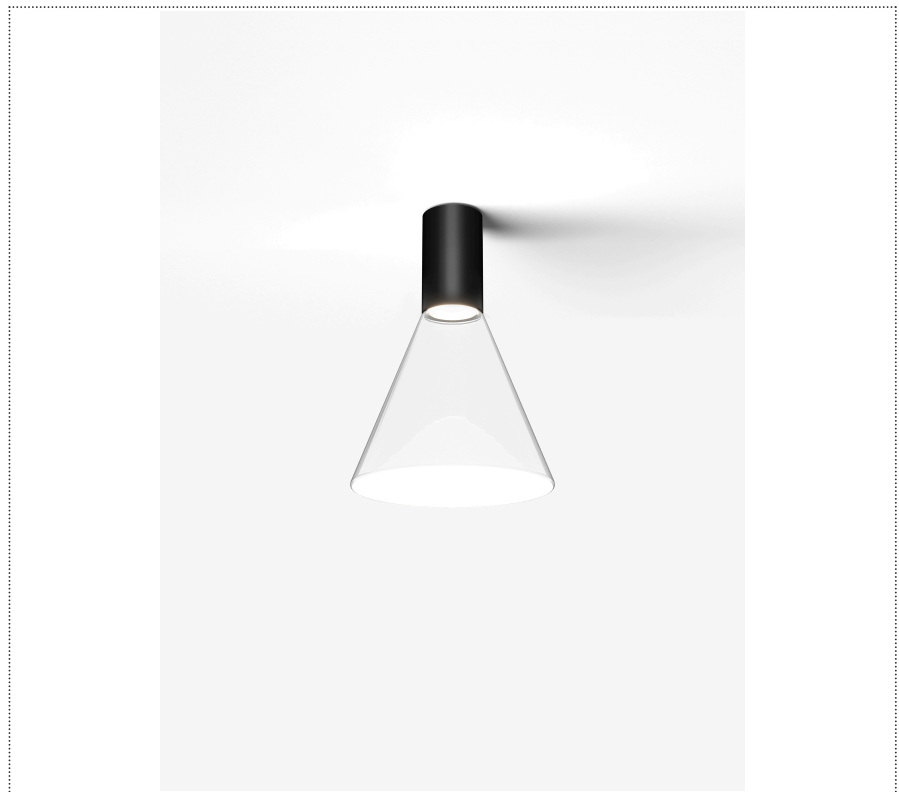

SOUVLAKI STANDALONE

CEILING MOUNTED SPOTLIGHT WITH GLASS DIFFUSER

1SVH1 002 63 0L0

GENERAL

Ceiling

Surface

IP20

Lumen: 858

Interior

Glass: Glass conical

LED

MID POWER LED

2.700 K

CRI 90

300 mA SELV60

Macadam step 2

LED Life L80 B50 > 55.400 h

Classe Energetica: F

ELECTRICAL

300 mA SELV60

10,8 W

Classe 3

Driver not included