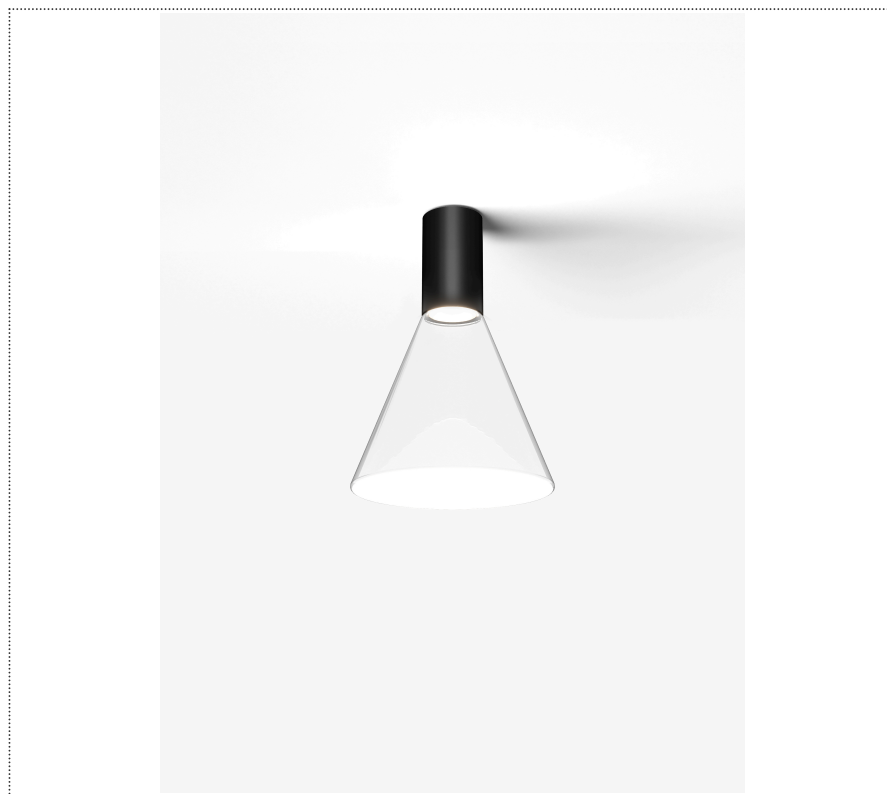

SOUVLAKI STANDALONE

CEILING MOUNTED SPOTLIGHT WITH GLASS DIFFUSER

1SVH1 002 62 0L1

GENERAL

Ceiling

Surface

IP20

Lumen: 886

Interior

Glass: Glass conical

LED

MID POWER LED

3.000 K

CRI 90

300 mA SELV60

Macadam step 2

LED Life L80 B50 > 55.400 h

Classe Energetica: F

ELECTRICAL

300 mA SELV60

10,8 W

Classe 3

Driver not included

OPTICAL | PHOTOMETRIC

Lightning Type: Indirect

Light Distribution: Symmetric