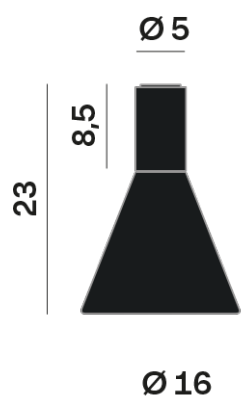

Lightning Type: Indirect

Light Distribution: Symmetric

COLOR

● 62, Black (matt)

Conical

Discover
Souvlaki