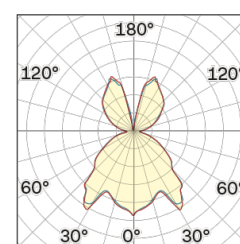

Lightning Type: Indirect

Light Distribution: Symmetric

COLOR

● 62, Black (matt)

Conical

Discover
Souvlaki