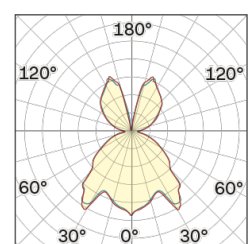

Lightning Type: Indirect

Light Distribution: Symmetric

COLOR

● 62, Black (matt)

Discover

Souvlaki

Conical