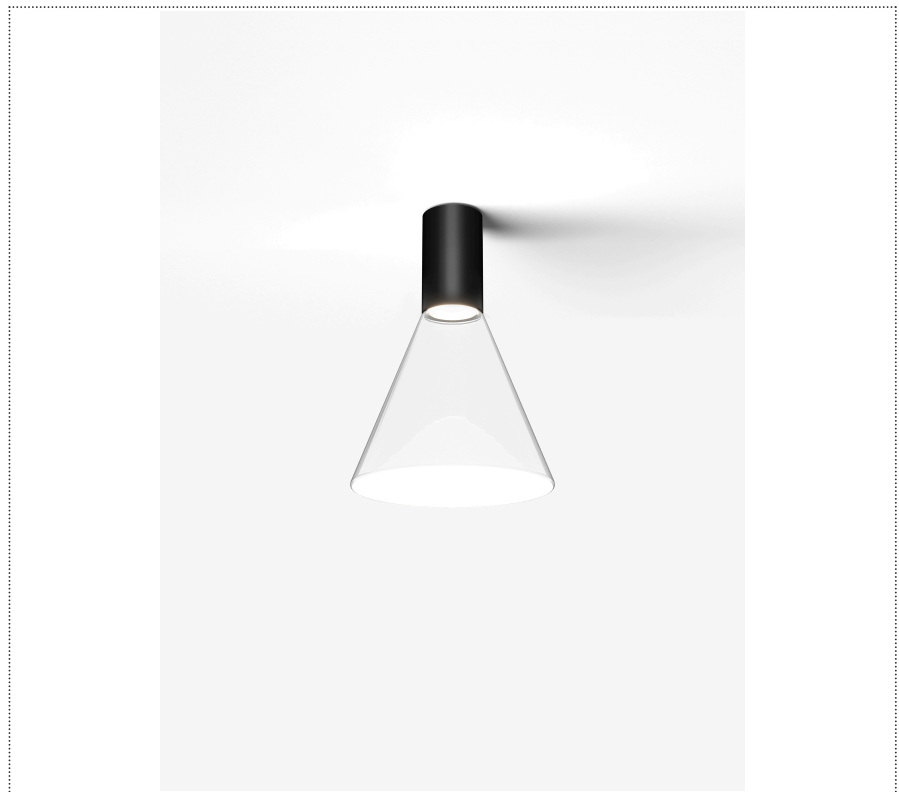

SOUVLAKI STANDALONE

CEILING MOUNTED SPOTLIGHT WITH GLASS DIFFUSER

1SVH1 002 62 0L0

GENERAL

Ceiling

Surface

IP20

Lumen: 858

Interior

Glass: Glass conical

LED

MID POWER LED

2.700 K

CRI 90

300 mA SELV60

Macadam step 2

LED Life L80 B50 > 55.400 h

Classe Energetica: F

ELECTRICAL

300 mA SELV60

10,8 W

Classe 3

Driver not included