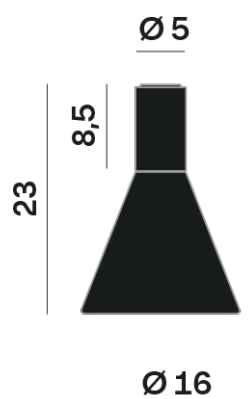

Lightning Type: Indirect

Light Distribution: Symmetric

COLOR

● 62, Black (matt)

Discover

Souvlaki

Conical