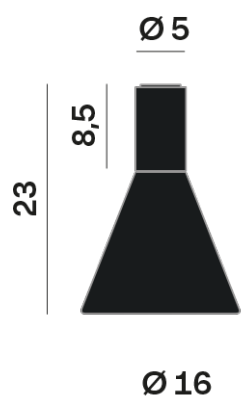

COLOR

● 35, Nickel matt

Conical

Discover
Souvlaki