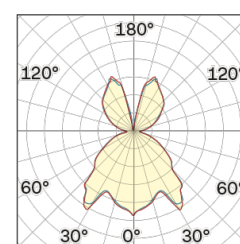

COLOR

● 35, Nickel matt

Conical

Discover
Souvlaki