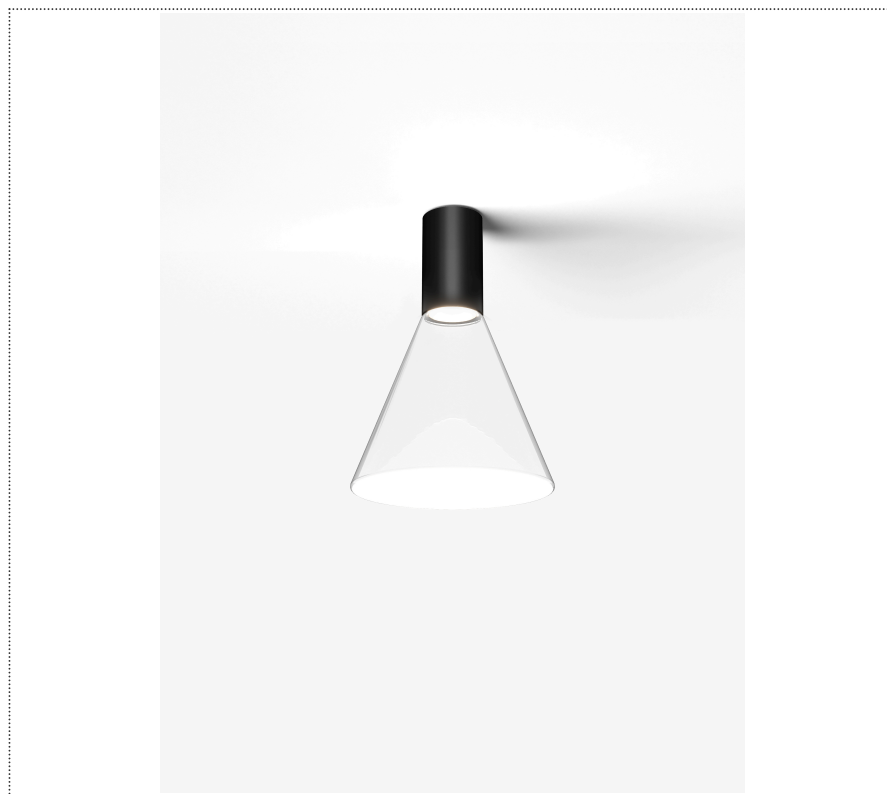

SOUVLAKI STANDALONE

CEILING MOUNTED SPOTLIGHT WITH GLASS DIFFUSER

1SVH1 002 35 0L1

GENERAL

Ceiling

Surface

IP20

Lumen: 886

Interior

Glass: Glass conical

LED

MID POWER LED

3.000 K

CRI 90

300 mA SELV60

Macadam step 2

LED Life L80 B50 > 55.400 h

Classe Energetica: F

ELECTRICAL

300 mA SELV60

10,8 W

Classe 3

Driver not included

OPTICAL | PHOTOMETRIC

Lightning Type: Indirect

Light Distribution: Symmetric