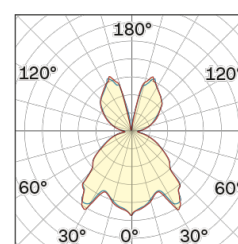

Lightning Type: Indirect

Light Distribution: Symmetric

COLOR

● 35, Nickel matt

Discover

Souvlaki

Conical