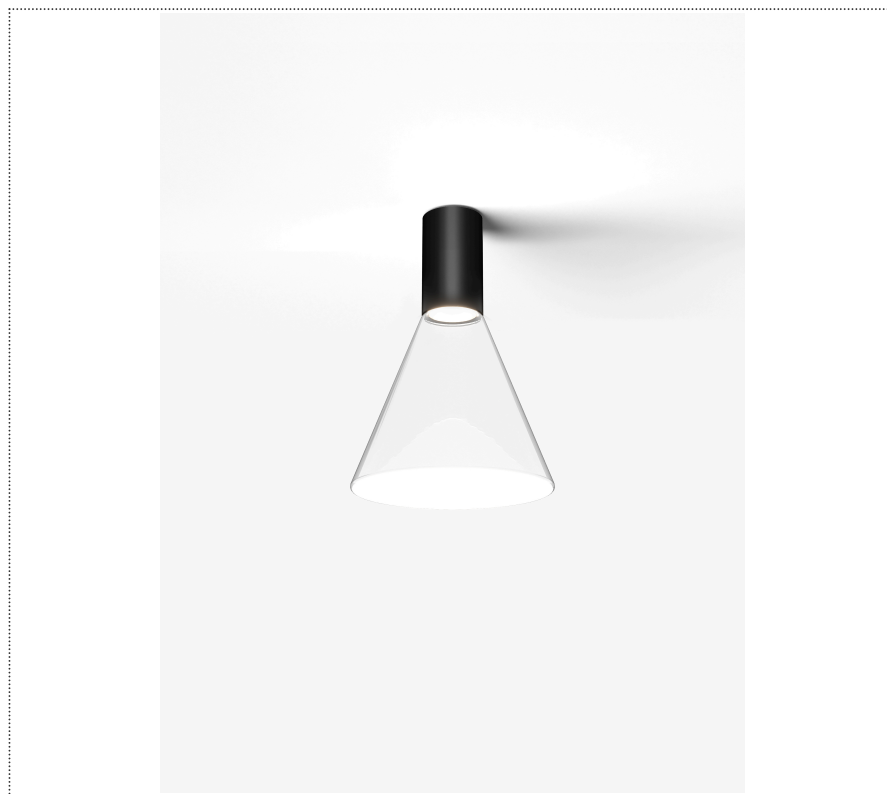

SOUVLAKI STANDALONE

CEILING MOUNTED SPOTLIGHT WITH GLASS DIFFUSER

1SVH1 002 35 0L0

GENERAL

Ceiling

Surface

IP20

Lumen: 858

Interior

Glass: Glass conical

LED

MID POWER LED

2.700 K

CRI 90

300 mA SELV60

Macadam step 2

LED Life L80 B50 > 55.400 h

Classe Energetica: F

ELECTRICAL

300 mA SELV60

10,8 W

Classe 3

Driver not included