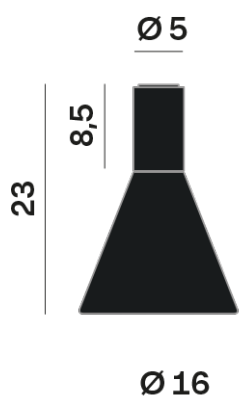

Lightning Type: Indirect

Light Distribution: Symmetric

COLOR

● 35, Nickel matt

Discover

Souvlaki

Conical