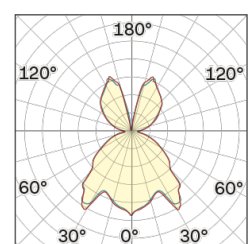

Lightning Type: Indirect

Light Distribution: Symmetric

COLOR

● 34, Gold matt

Discover

Souvlaki

Conical