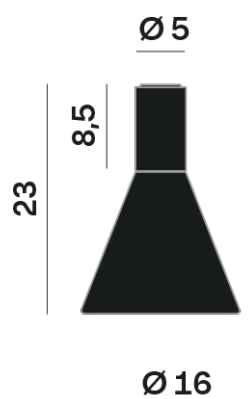

Lightning Type: Indirect

Light Distribution: Symmetric

COLOR

● 34, Gold matt

Discover

Souvlaki

Conical