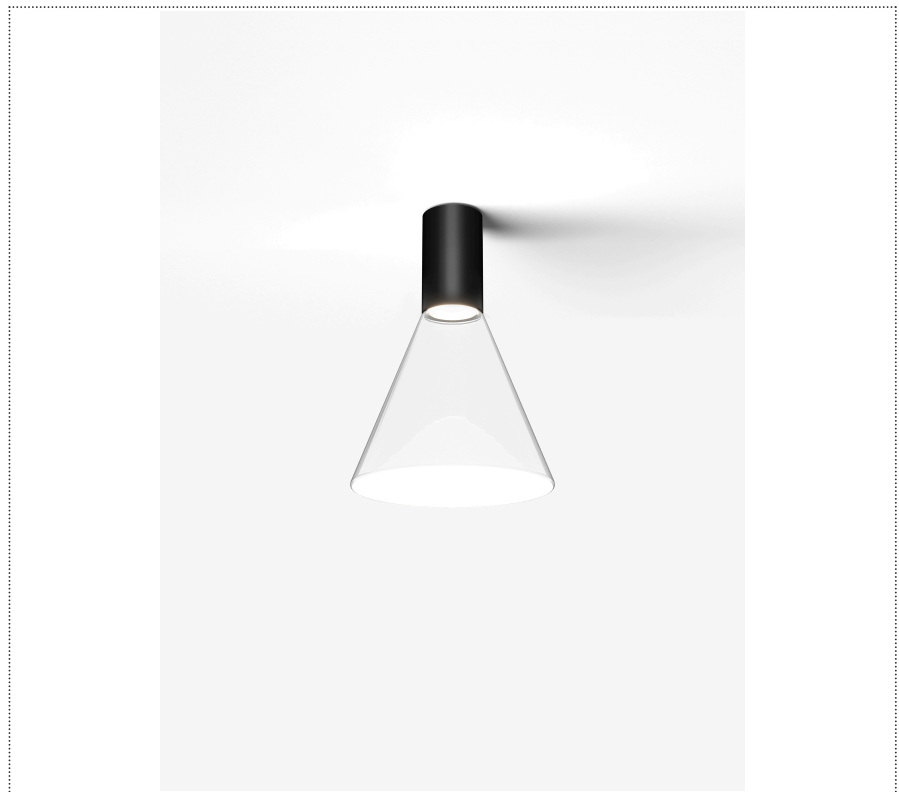

SOUVLAKI STANDALONE

CEILING MOUNTED SPOTLIGHT WITH GLASS DIFFUSER

1SVH1 002 34 0L1

GENERAL

Ceiling

Surface

IP20

Lumen: 886

Interior

Glass: Glass conical

LED

MID POWER LED

3.000 K

CRI 90

300 mA SELV60

Macadam step 2

LED Life L80 B50 > 55.400 h

Classe Energetica: F

ELECTRICAL

300 mA SELV60

10,8 W

Classe 3

Driver not included