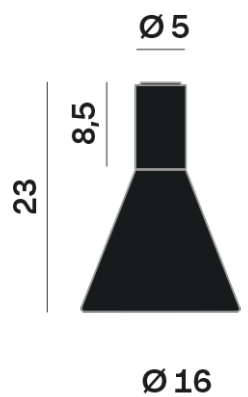

Lightning Type: Indirect

Light Distribution: Symmetric

COLOR

● 34, Gold matt

Discover

Souvlaki

Conical