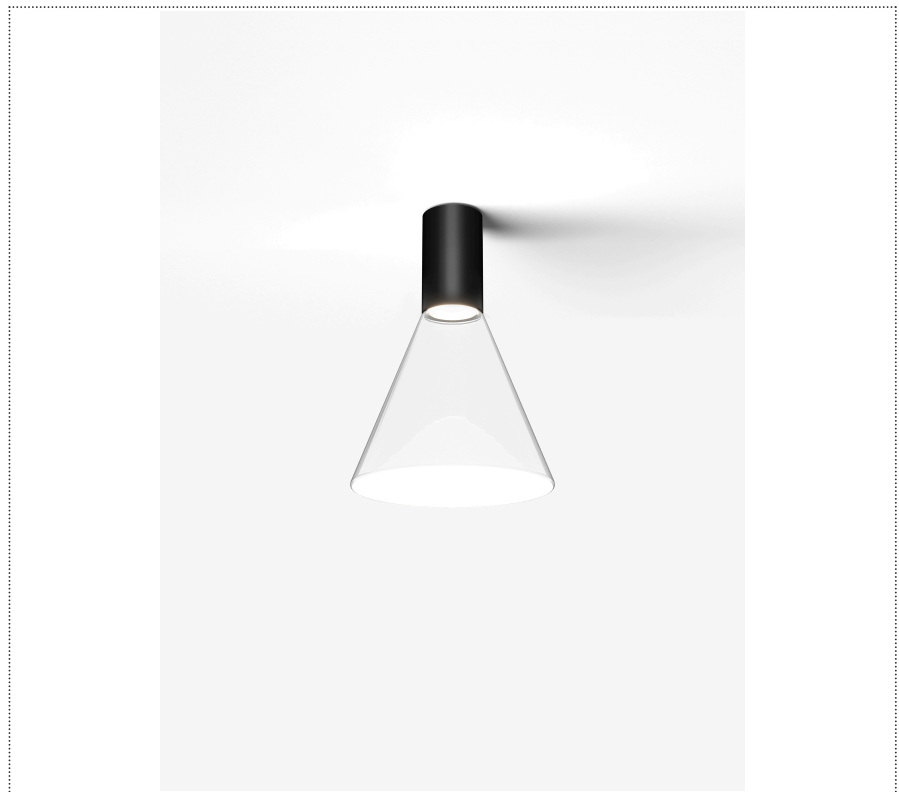

SOUVLAKI STANDALONE

CEILING MOUNTED SPOTLIGHT WITH GLASS DIFFUSER

1SVH1 002 34 0L0

GENERAL

Ceiling

Surface

IP20

Lumen: 858

Interior

Glass: Glass conical

LED

MID POWER LED

2.700 K

CRI 90

300 mA SELV60

Macadam step 2

LED Life L80 B50 > 55.400 h

Classe Energetica: F

ELECTRICAL

300 mA SELV60

10,8 W

Classe 3

Driver not included