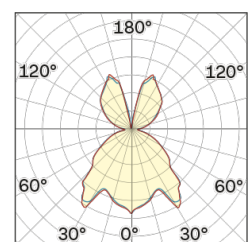

Lightning Type: Indirect

Light Distribution: Symmetric

COLOR

● 34, Gold matt

Discover

Souvlaki

Conical