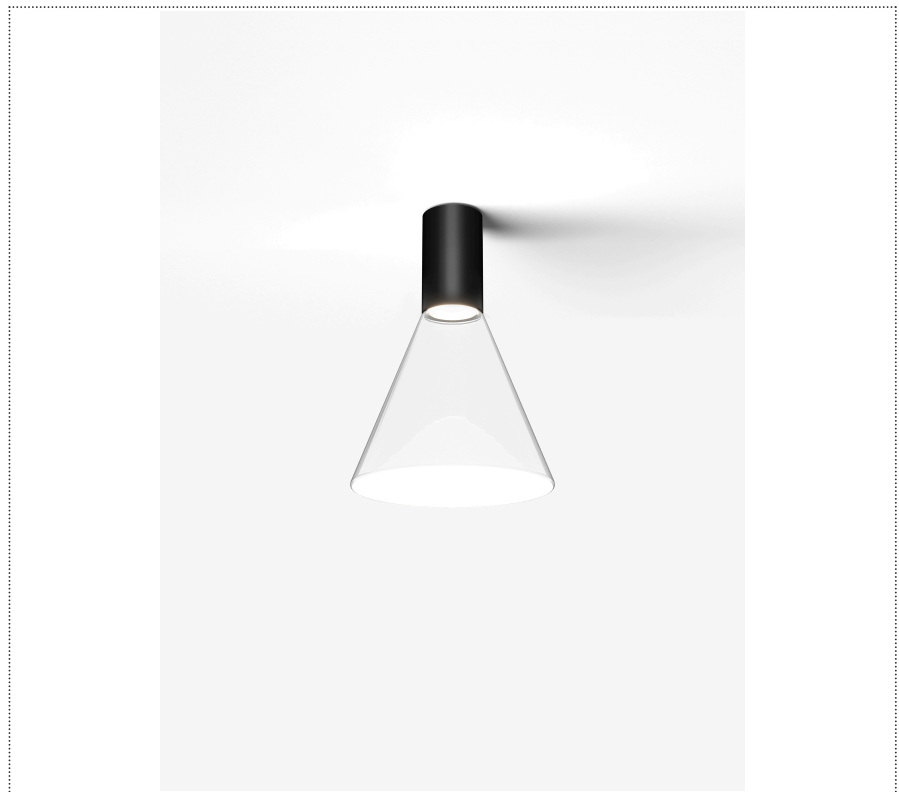

SOUVLAKI STANDALONE

CEILING MOUNTED SPOTLIGHT WITH GLASS DIFFUSER

1SVH1 002 32 0L1

GENERAL

Ceiling

Surface

IP20

Lumen: 886

Interior

Glass: Glass conical

LED

MID POWER LED

3.000 K

CRI 90

300 mA SELV60

Macadam step 2

LED Life L80 B50 > 55.400 h

Classe Energetica: F

ELECTRICAL

300 mA SELV60

10,8 W

Classe 3

Driver not included