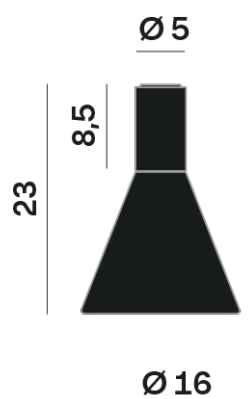

Lightning Type: Indirect

Light Distribution: Symmetric

COLOR

● 32, Powder gun matt

Discover

Souvlaki

Conical