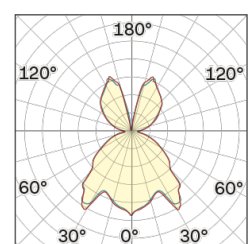

Lightning Type: Indirect

Light Distribution: Symmetric

COLOR

● 32, Powder gun matt

Discover

Souvlaki

Conical