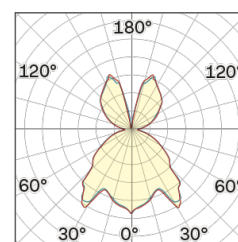

Lightning Type: Indirect

Light Distribution: Symmetric

COLOR

● 32, Powder gun matt

Discover
Souvlaki

Conical