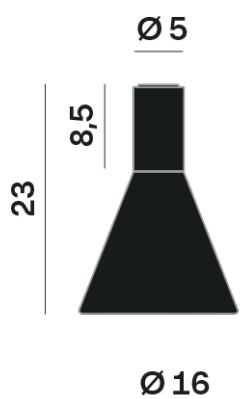

Lightning Type: Indirect

Light Distribution: Symmetric

COLOR

● 32, Powder gun matt

Discover
Souvlaki

Conical