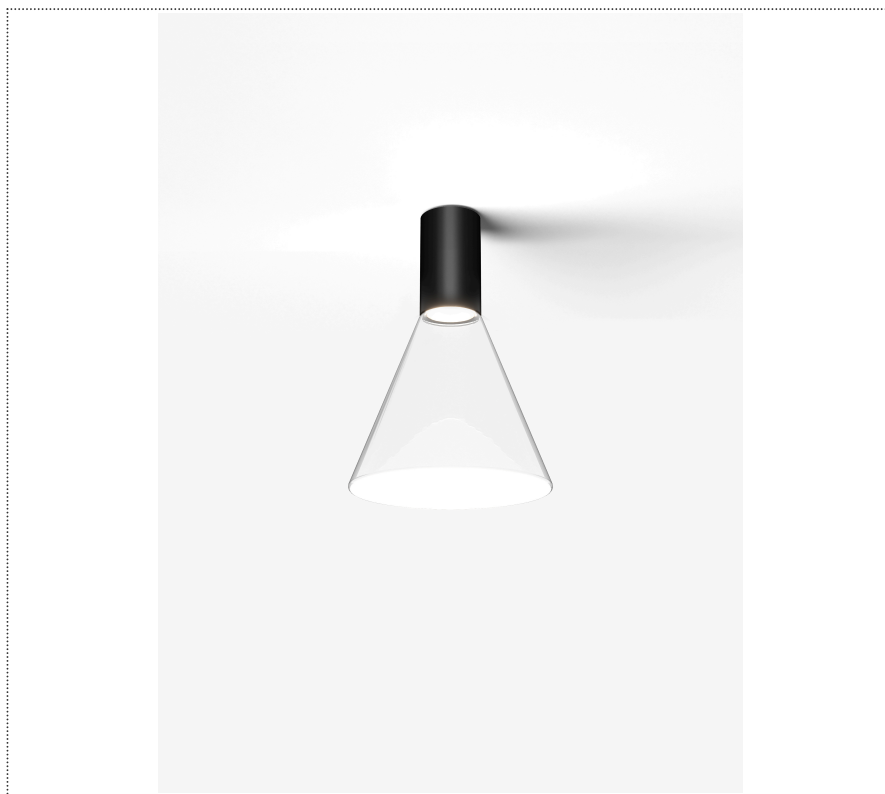

SOUVLAKI STANDALONE

CEILING MOUNTED SPOTLIGHT WITH GLASS DIFFUSER

1SVH1 002 32 0L0

GENERAL

Ceiling

Surface

IP20

Lumen: 858

Interior

Glass: Glass conical

LED

MID POWER LED

2.700 K

CRI 90

300 mA SELV60

Macadam step 2

LED Life L80 B50 > 55.400 h

Classe Energetica: F

ELECTRICAL

300 mA SELV60

10,8 W

Classe 3

Driver not included