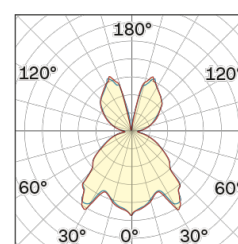

Lightning Type: Indirect

Light Distribution: Symmetric

COLOR

● 27, Copper matt

Discover
Souvlaki

Conical