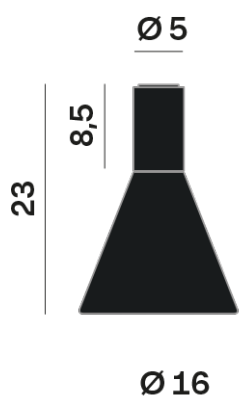

Lightning Type: Indirect

Light Distribution: Symmetric

COLOR

● 27, Copper matt

Discover
Souvlaki

Conical