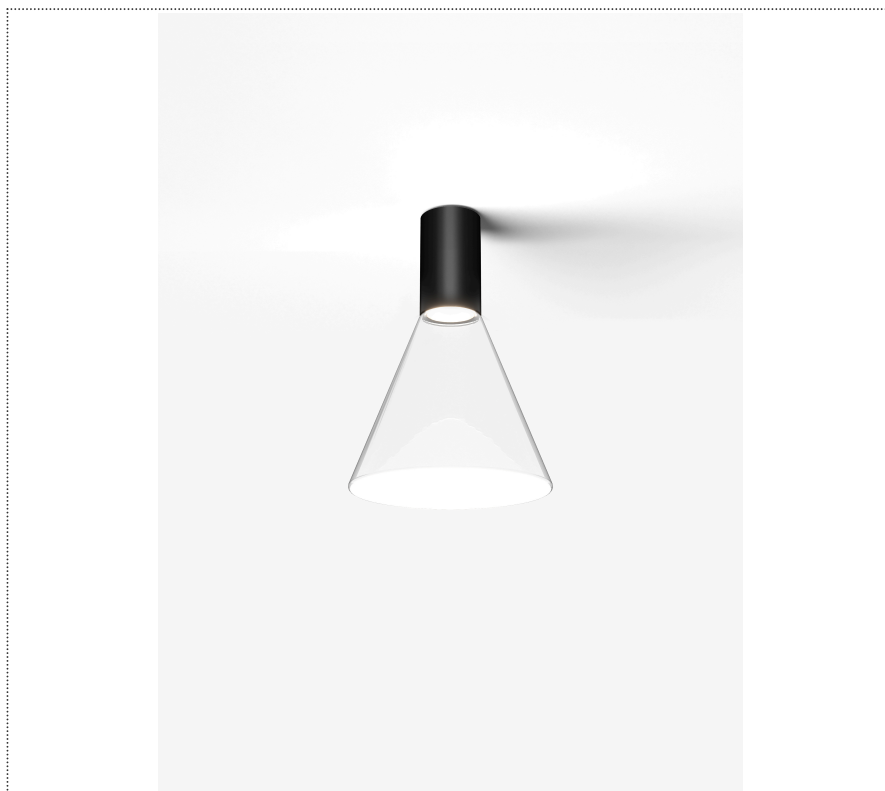

SOUVLAKI STANDALONE

CEILING MOUNTED SPOTLIGHT WITH GLASS DIFFUSER

1SVH1 002 27 0L1

GENERAL

Ceiling

Surface

IP20

Lumen: 886

Interior

Glass: Glass conical

LED

MID POWER LED

3.000 K

CRI 90

300 mA SELV60

Macadam step 2

LED Life L80 B50 > 55.400 h

Classe Energetica: F

ELECTRICAL

300 mA SELV60

10,8 W

Classe 3

Driver not included