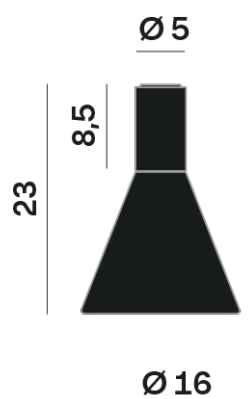

COLOR

● 27, Copper matt

Discover

Souvlaki

Conical