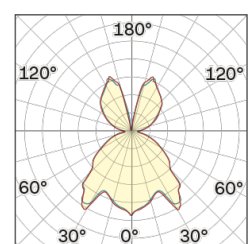

COLOR

● 27, Copper matt

Discover

Souvlaki

Conical