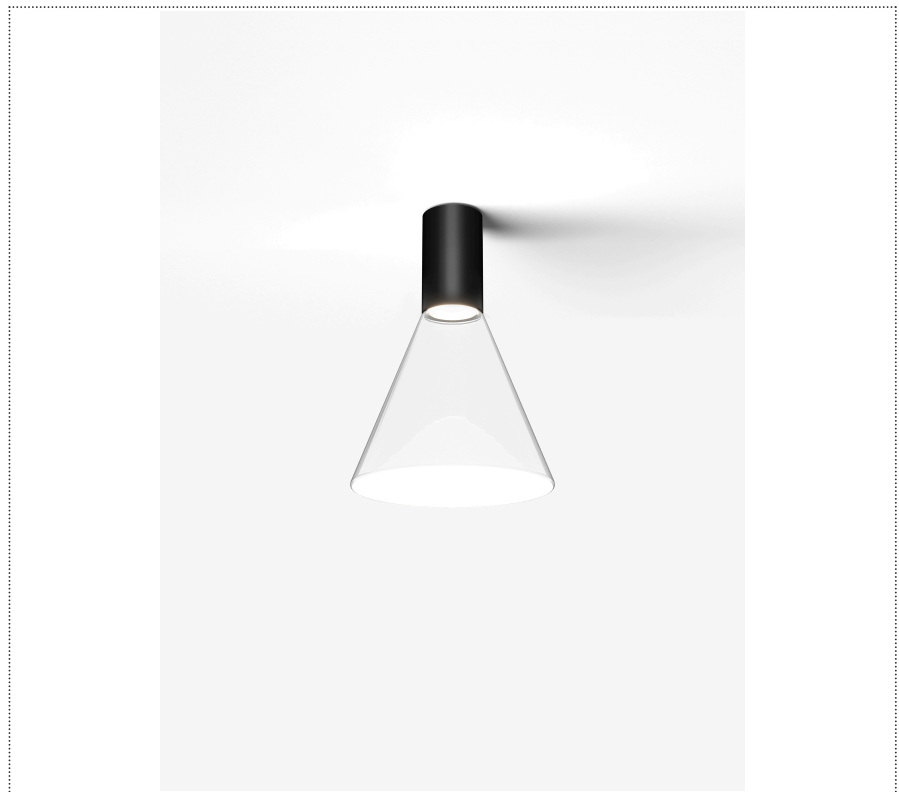

SOUVLAKI STANDALONE

CEILING MOUNTED SPOTLIGHT WITH GLASS DIFFUSER

1SVH1 002 27 0L0

GENERAL

Ceiling

Surface

IP20

Lumen: 858

Interior

Glass: Glass conical

LED

MID POWER LED

2.700 K

CRI 90

300 mA SELV60

Macadam step 2

LED Life L80 B50 > 55.400 h

Classe Energetica: F

ELECTRICAL

300 mA SELV60

10,8 W

Classe 3

Driver not included