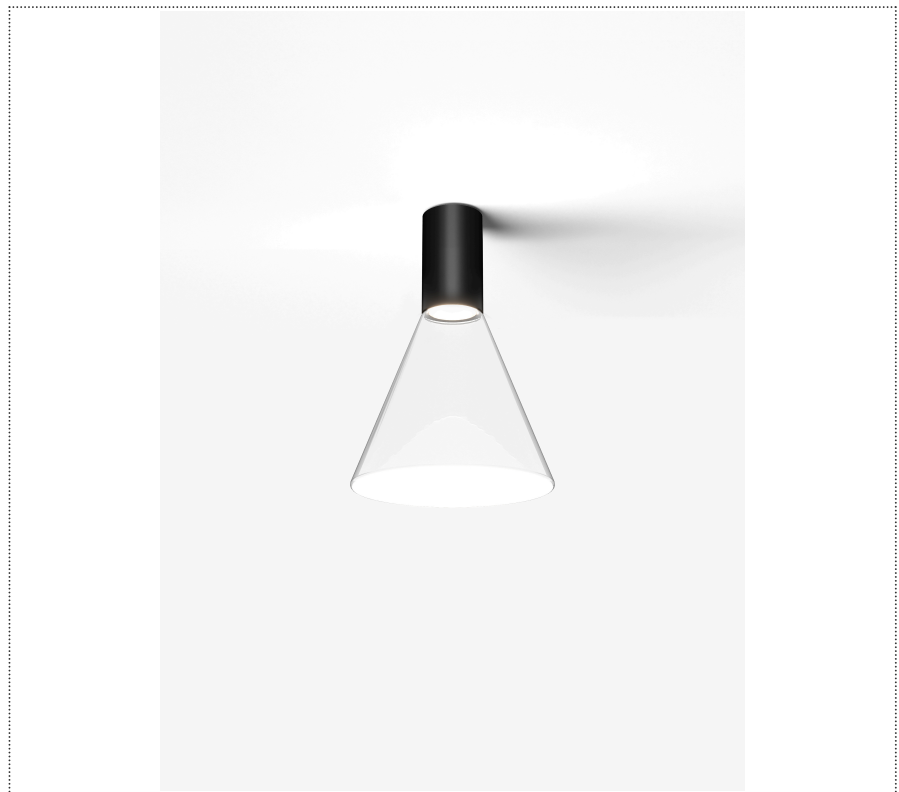

SOUVLAKI STANDALONE

CEILING MOUNTED SPOTLIGHT WITH GLASS DIFFUSER

1SVH1 002 26 0L1

GENERAL

Ceiling

Surface

IP20

Lumen: 886

Interior

Glass: Glass conical

LED

MID POWER LED

3.000 K

CRI 90

300 mA SELV60

Macadam step 2

LED Life L80 B50 > 55.400 h

Classe Energetica: F

ELECTRICAL

300 mA SELV60

10,8 W

Classe 3

Driver not included