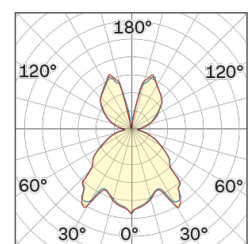

COLOR

● 26, Bronze matt

Discover

Souvlaki

Conical