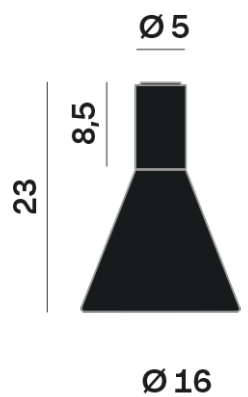

COLOR

● 26, Bronze matt

Discover

Souvlaki

Conical