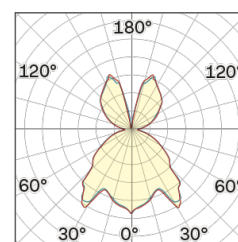

Lightning Type: Indirect

Light Distribution: Symmetric

COLOR

● 26, Bronze matt

Discover
Souvlaki

Conical