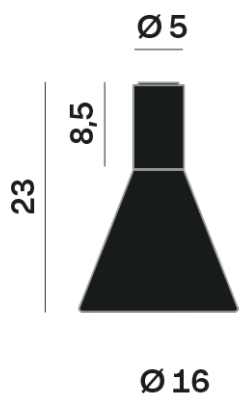

Lightning Type: Indirect

Light Distribution: Symmetric

COLOR

● 26, Bronze matt

Discover
Souvlaki

Conical