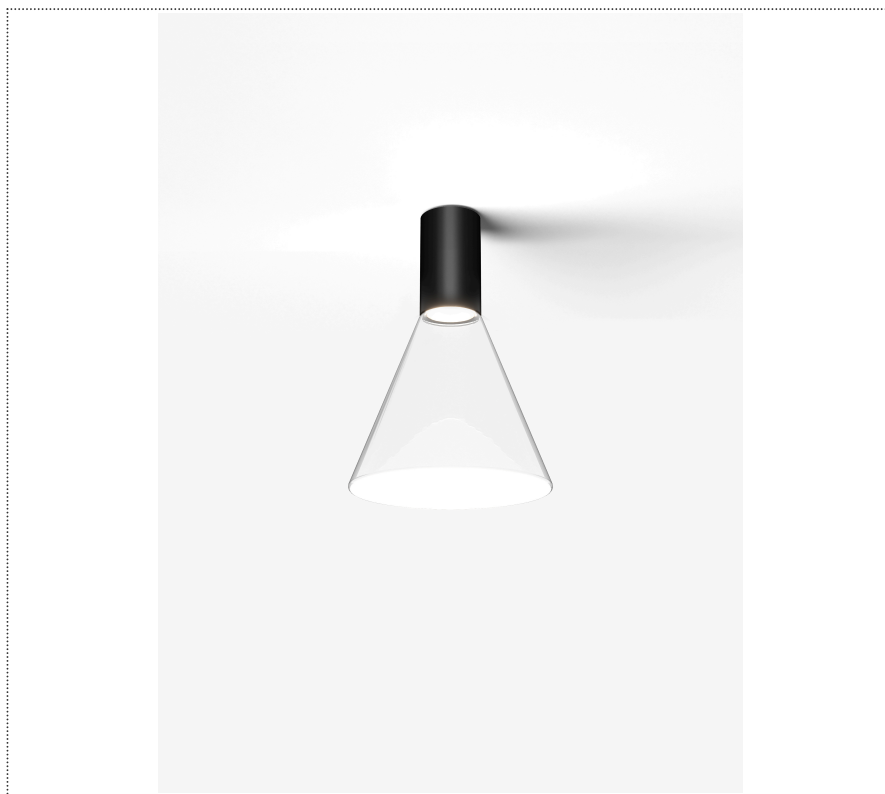

SOUVLAKI STANDALONE

CEILING MOUNTED SPOTLIGHT WITH GLASS DIFFUSER

1SVH1 002 26 0L0

GENERAL

Ceiling

Surface

IP20

Lumen: 858

Interior

Glass: Glass conical

LED

MID POWER LED

2.700 K

CRI 90

300 mA SELV60

Macadam step 2

LED Life L80 B50 > 55.400 h

Classe Energetica: F

ELECTRICAL

300 mA SELV60

10,8 W

Classe 3

Driver not included