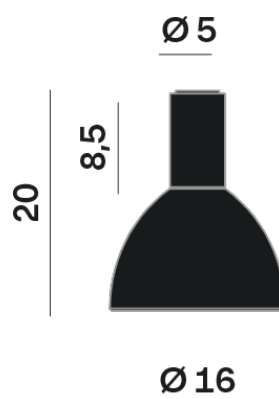

Interior

Glass: Glass semispherical

LED

MID POWER LED

3.000 K

CRI 90

300 mA SELV60

Macadam step 2

Lightning Type: Indirect

Light Distribution: Symmetric

COLOR

63, White (matt)

Discover

Souvlaki

Semispherical