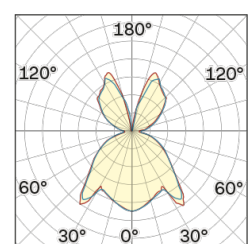

Lightning Type: Indirect

Light Distribution: Symmetric

COLOR

63, White (matt)

Discover

Souvlaki

Semispherical