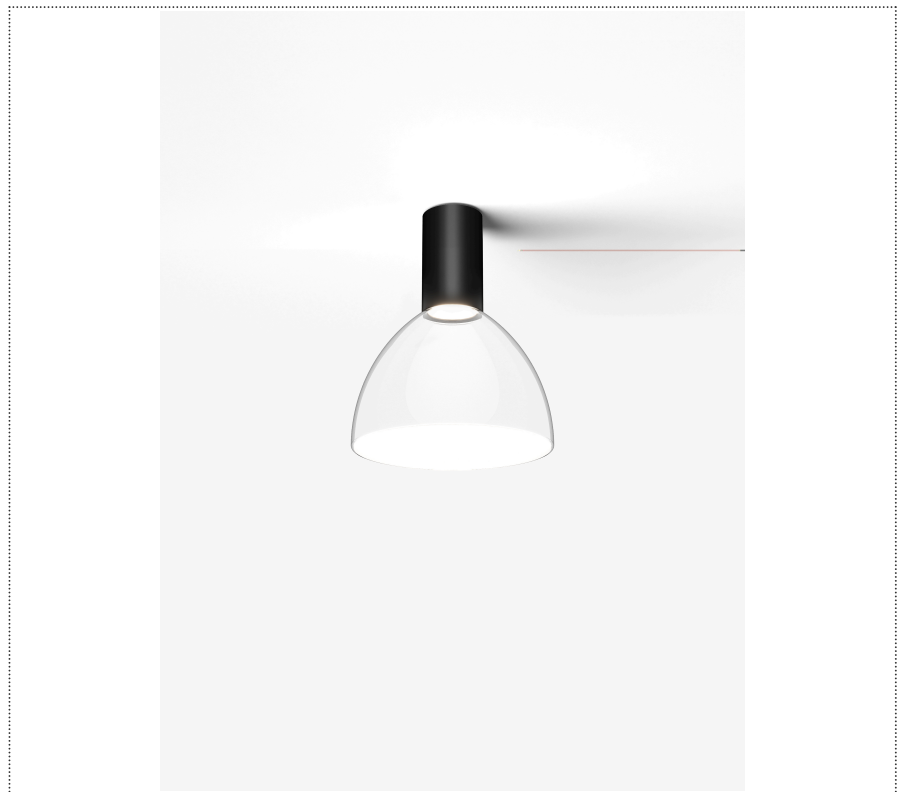

SOUVLAKI STANDALONE

CEILING MOUNTED SPOTLIGHT WITH GLASS DIFFUSER

1SVH1 001 63 0L1

GENERAL

Ceiling

Surface

IP20

Lumen: 871

Interior

Glass: Glass semispherical

LED

MID POWER LED

3.000 K

CRI 90

300 mA SELV60

Macadam step 2

LED Life L80 B50 > 55.400 h

Classe Energetica: F

ELECTRICAL

300 mA SELV60

10,8 W

Classe 3

Driver not included