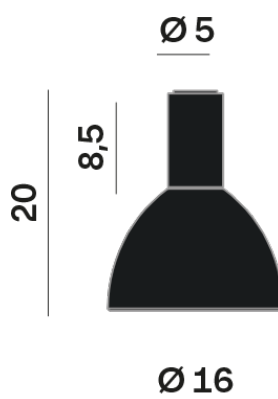

## OPTICAL | PHOTOMETRIC

Lightning Type: Indirect

Light Distribution: Symmetric

## COLOR

63, White (matt)

Discover

Souvlaki

Semispherical