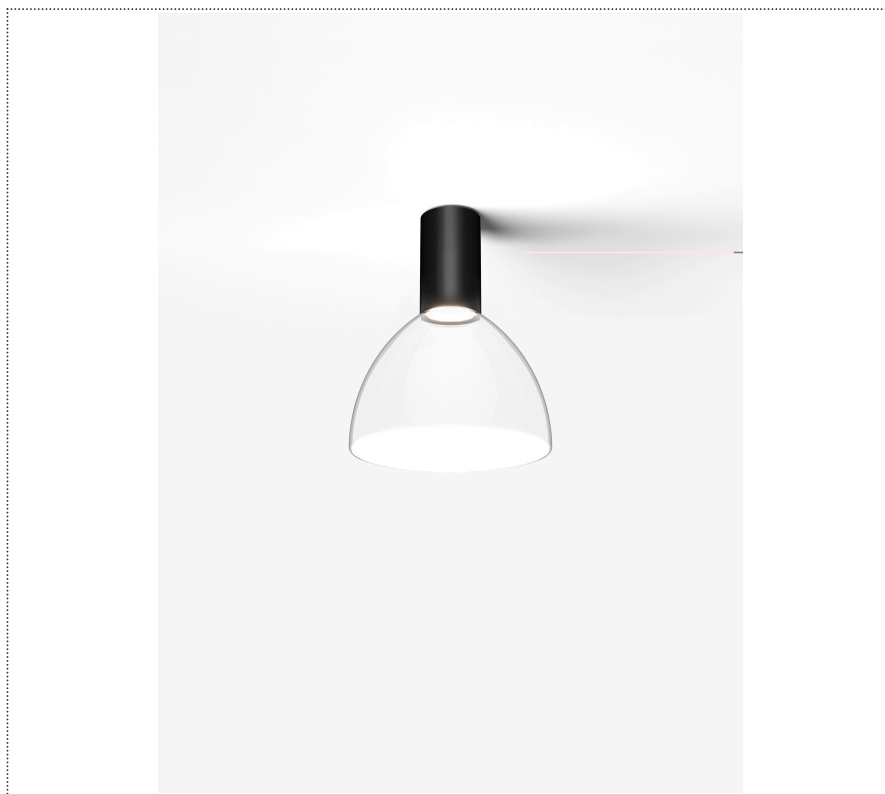

SOUVLAKI STANDALONE

CEILING MOUNTED SPOTLIGHT WITH GLASS DIFFUSER

1SVH1 001 63 0L0

GENERAL

Ceiling

Surface

IP20

Lumen: 842

Interior

Glass: Glass semispherical

LED

MID POWER LED

2.700 K

CRI 90

300 mA SELV60

Macadam step 2

LED Life L80 B50 > 55.400 h

Classe Energetica: F

ELECTRICAL

300 mA SELV60

10,8 W

Classe 3

Driver not included