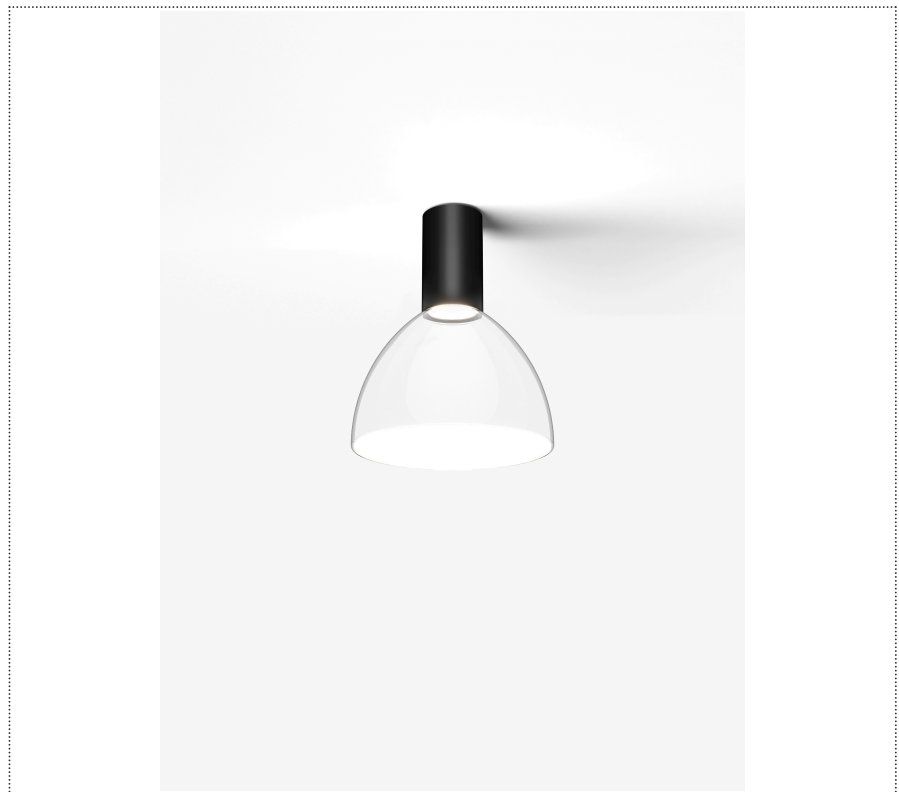

SOUVLAKI STANDALONE

CEILING MOUNTED SPOTLIGHT WITH GLASS DIFFUSER

1SVH1 001 62 0L0

GENERAL

Ceiling

Surface

IP20

Lumen: 842

Interior

Glass: Glass semispherical

LED

MID POWER LED

2.700 K

CRI 90

300 mA SELV60

Macadam step 2

LED Life L80 B50 > 55.400 h

Classe Energetica: F

ELECTRICAL

300 mA SELV60

10,8 W

Classe 3

Driver not included