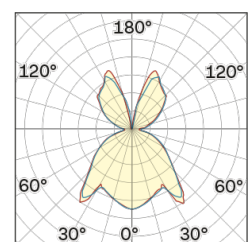

Lightning Type: Indirect

Light Distribution: Symmetric

COLOR

● 62, Black (matt)

Discover

Souvlaki

Semispherical