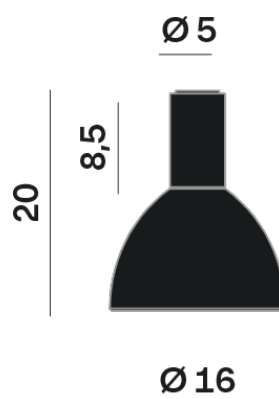

Interior

Glass: Glass semispherical

LED

MID POWER LED

2.700 K

CRI 90

300 mA SELV60

Macadam step 2

Lightning Type: Indirect

Light Distribution: Symmetric

COLOR

● 62, Black (matt)

Discover

Souvlaki

Semispherical