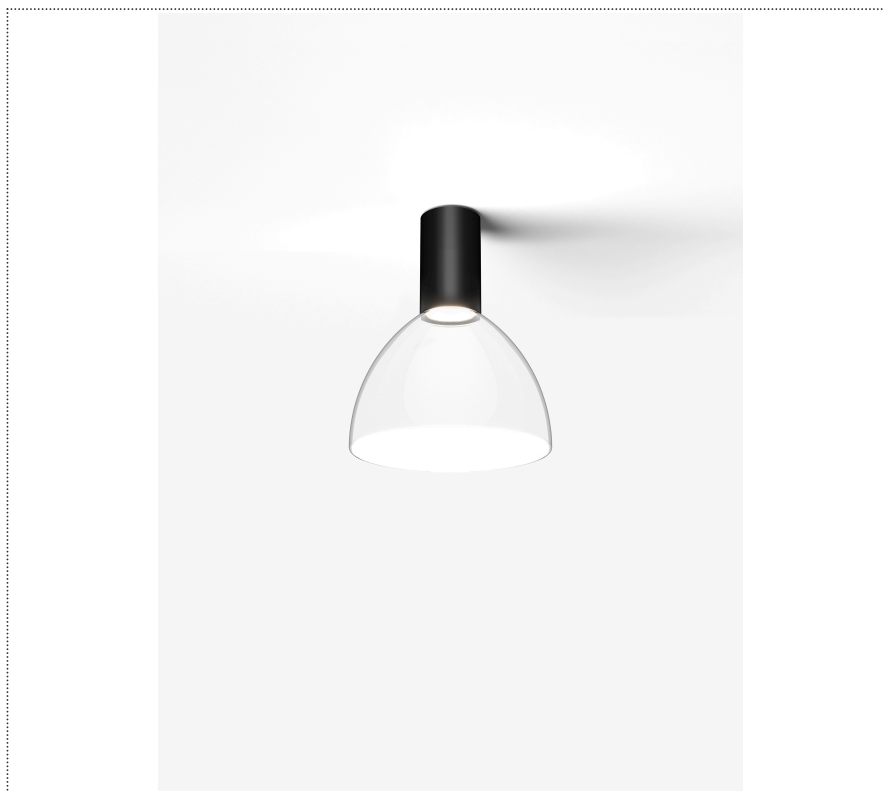

SOUVLAKI STANDALONE

CEILING MOUNTED SPOTLIGHT WITH GLASS DIFFUSER

1SVH1 001 35 0L1

GENERAL

Ceiling

Surface

IP20

Lumen: 871

Interior

Glass: Glass semispherical

LED

MID POWER LED

3.000 K

CRI 90

300 mA SELV60

Macadam step 2

LED Life L80 B50 > 55.400 h

Classe Energetica: F

ELECTRICAL

300 mA SELV60

10,8 W

Classe 3

Driver not included