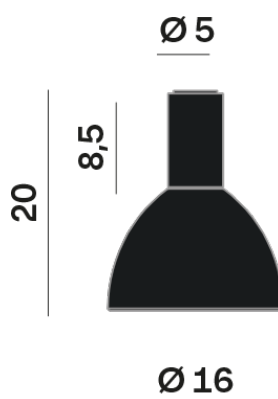

Interior

Glass: Glass semispherical

LED

MID POWER LED

3.000 K

CRI 90

300 mA SELV60

Macadam step 2

Lightning Type: Indirect

Light Distribution: Symmetric

COLOR

● 35, Nickel matt

Discover
Souvlaki

Semispherical