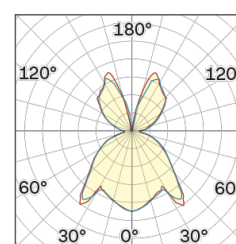

Lightning Type: Indirect

Light Distribution: Symmetric

COLOR

● 35, Nickel matt

Discover
Souvlaki

Semispherical