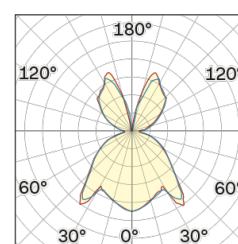

COLOR

● 35, Nickel matt

Semispherical

Discover
Souvlaki