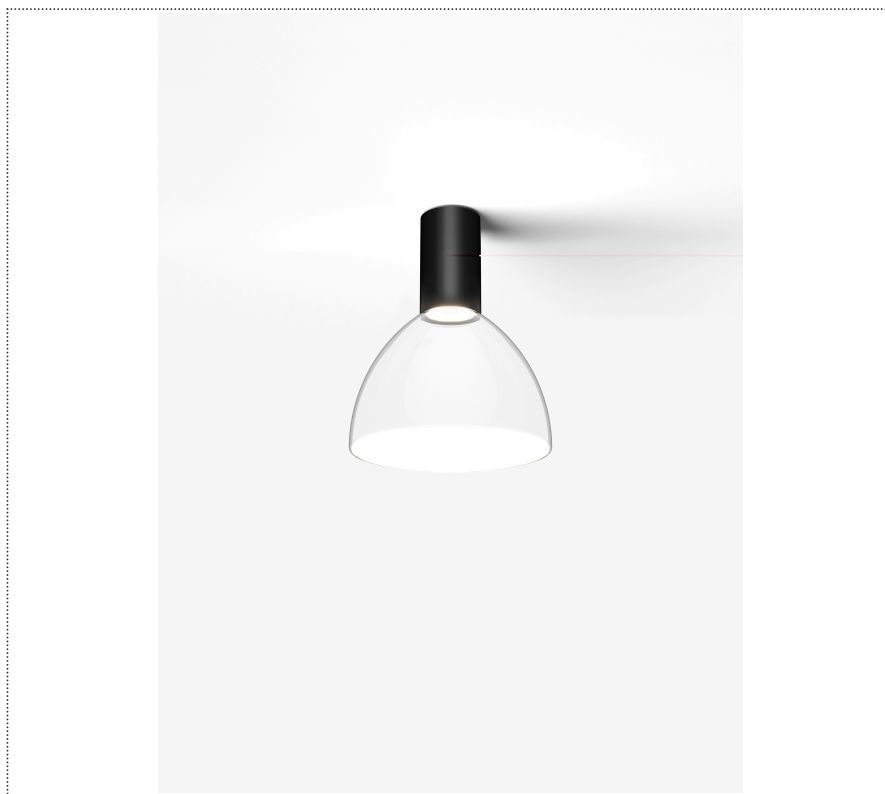

SOUVLAKI STANDALONE

CEILING MOUNTED SPOTLIGHT WITH GLASS DIFFUSER

1SVH1 001 35 0L0

GENERAL

Ceiling

Surface

IP20

Lumen: 842

Interior

Glass: Glass semispherical

LED

MID POWER LED

2.700 K

CRI 90

300 mA SELV60

Macadam step 2

LED Life L80 B50 > 55.400 h

Classe Energetica: F

ELECTRICAL

300 mA SELV60

10,8 W

Classe 3

Driver not included

OPTICAL | PHOTOMETRIC

Lightning Type: Indirect

Light Distribution: Symmetric