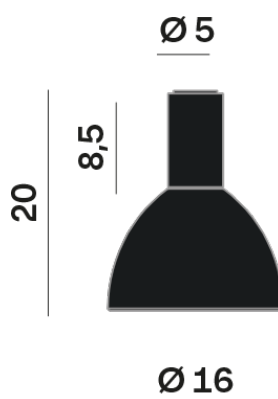

COLOR

● 35, Nickel matt

Semispherical

Discover
Souvlaki