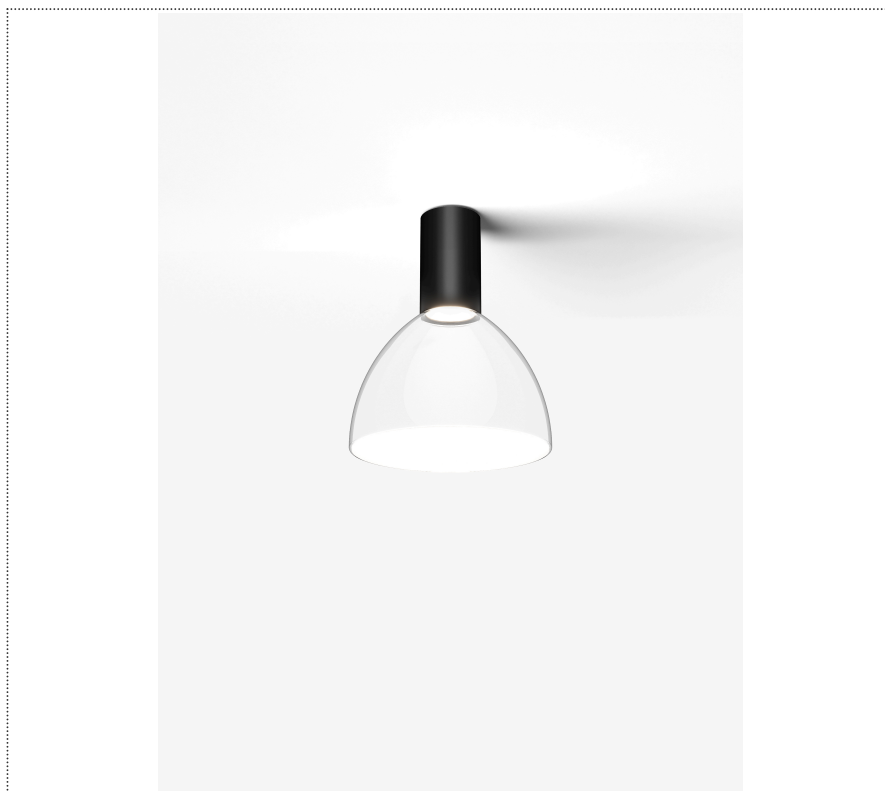

SOUVLAKI STANDALONE

CEILING MOUNTED SPOTLIGHT WITH GLASS DIFFUSER

1SVH1 001 34 0L1

GENERAL

Ceiling

Surface

IP20

Lumen: 871

Interior

Glass: Glass semispherical

LED

MID POWER LED

3.000 K

CRI 90

300 mA SELV60

Macadam step 2

LED Life L80 B50 > 55.400 h

Classe Energetica: F

ELECTRICAL

300 mA SELV60

10,8 W

Classe 3

Driver not included