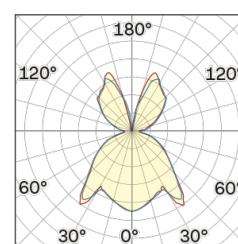

Lightning Type: Indirect

Light Distribution: Symmetric

COLOR

● 34, Gold matt

Discover
Souvlaki

Semispherical