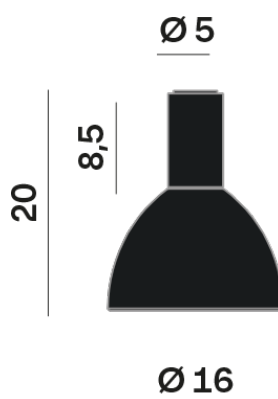

Interior

Glass: Glass semispherical

LED

MID POWER LED

3.000 K

CRI 90

300 mA SELV60

Macadam step 2

Lightning Type: Indirect

Light Distribution: Symmetric

COLOR

● 34, Gold matt

Discover
Souvlaki

Semispherical