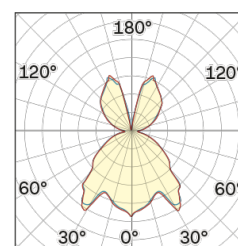

Lightning Type: Indirect

Light Distribution: Symmetric

COLOR

● 32, Powder gun matt

Discover
Souvlaki

Conical