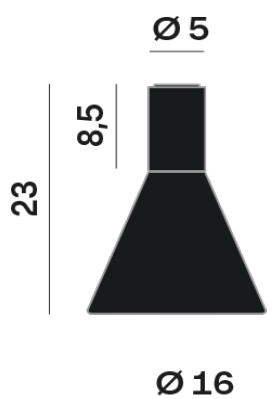

Interior

Glass: Glass semispherical

LED

MID POWER LED

3.000 K

CRI 90

300 mA SELV60

Macadam step 2

Lightning Type: Indirect

Light Distribution: Symmetric

COLOR

● 32, Powder gun matt

Discover
Souvlaki

Conical