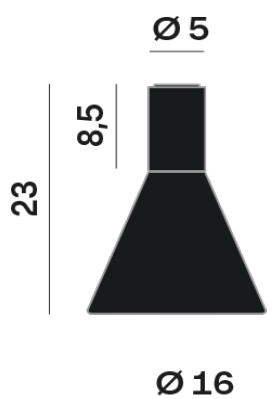

Interior

Glass: Glass semispherical

LED

MID POWER LED

2.700 K

CRI 90

300 mA SELV60

Macadam step 2

Lightning Type: Indirect

Light Distribution: Symmetric

COLOR

● 32, Powder gun matt

Discover
Souvlaki

Conical