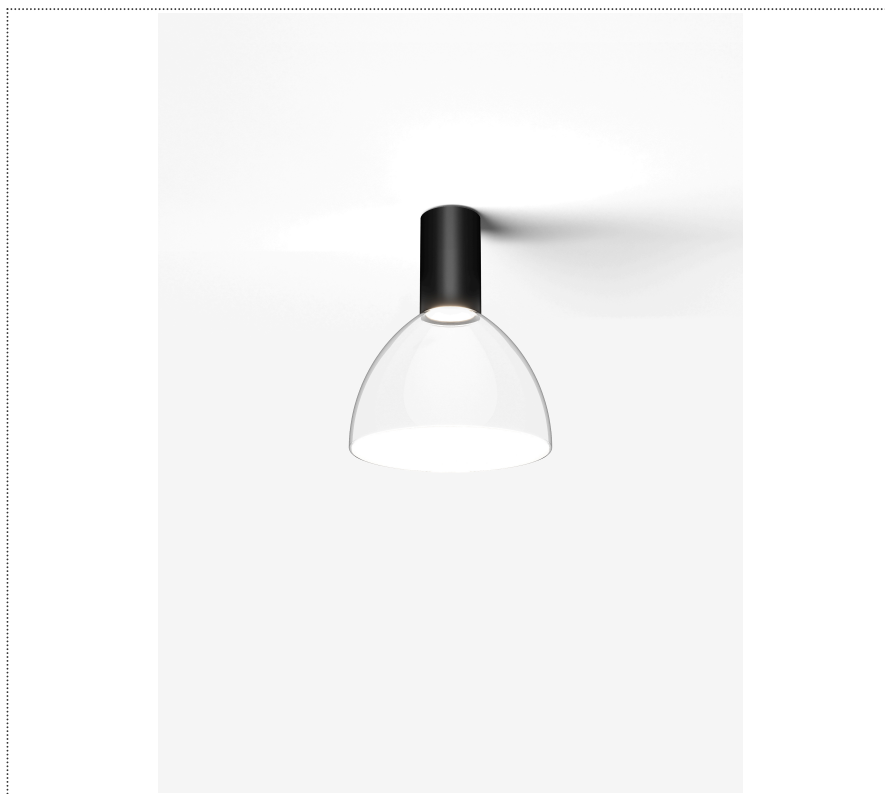

SOUVLAKI STANDALONE

CEILING MOUNTED SPOTLIGHT WITH GLASS DIFFUSER

1SVH1 001 32 0L0

GENERAL

Ceiling

Surface

IP20

Lumen: 842

Interior

Glass: Glass semispherical

LED

MID POWER LED

2.700 K

CRI 90

300 mA SELV60

Macadam step 2

LED Life L80 B50 > 55.400 h

Classe Energetica: F

ELECTRICAL

300 mA SELV60

10,8 W

Classe 3

Driver not included