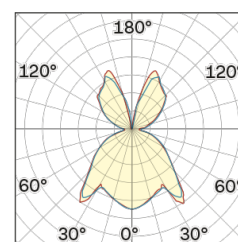

Lightning Type: Indirect

Light Distribution: Symmetric

COLOR

● 32, Powder gun matt

Discover
Souvlaki

Semispherical