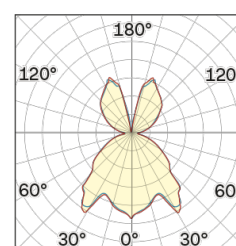

Lightning Type: Indirect

Light Distribution: Symmetric

COLOR

● 32, Powder gun matt

Discover
Souvlaki

Conical