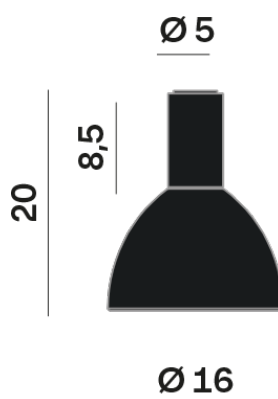

Interior

Glass: Glass semispherical

LED

MID POWER LED

2.700 K

CRI 90

300 mA SELV60

Macadam step 2

Lightning Type: Indirect

Light Distribution: Symmetric

COLOR

● 32, Powder gun matt

Discover
Souvlaki

Semispherical