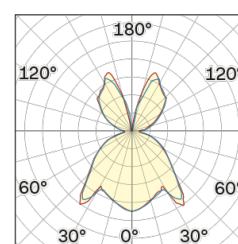

COLOR

● 27, Copper matt

Semispherical

Discover
Souvlaki