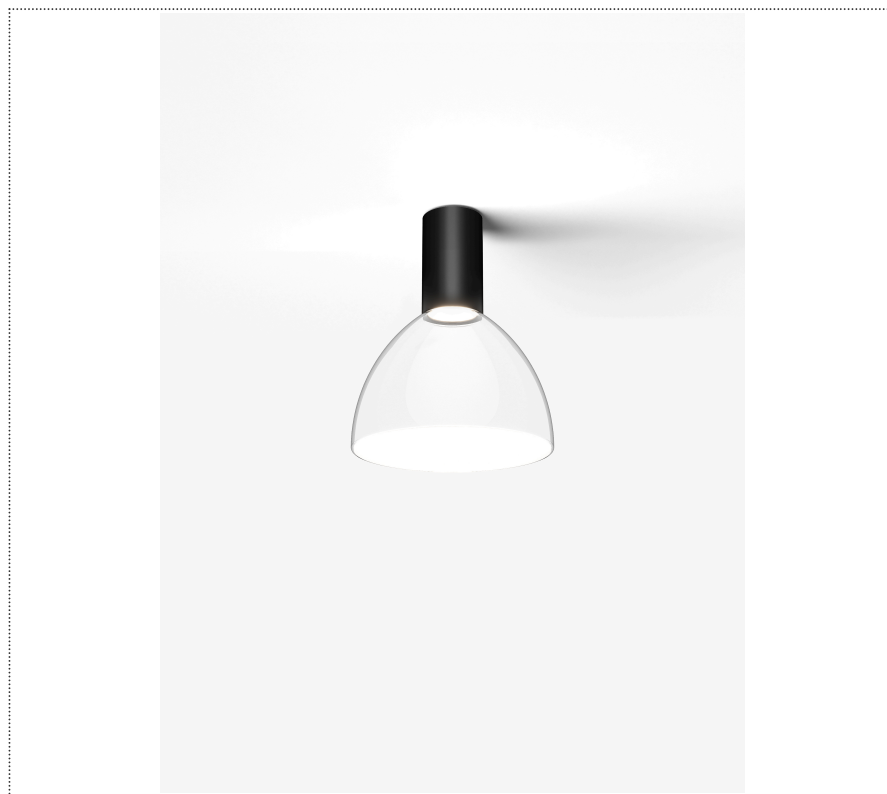

SOUVLAKI STANDALONE

CEILING MOUNTED SPOTLIGHT WITH GLASS DIFFUSER

1SVH1 001 27 0L1

GENERAL

Ceiling

Surface

IP20

Lumen: 871

Interior

Glass: Glass semispherical

LED

MID POWER LED

3.000 K

CRI 90

300 mA SELV60

Macadam step 2

LED Life L80 B50 > 55.400 h

Classe Energetica: F

ELECTRICAL

300 mA SELV60

10,8 W

Classe 3

Driver not included

OPTICAL | PHOTOMETRIC

Lightning Type: Indirect

Light Distribution: Symmetric