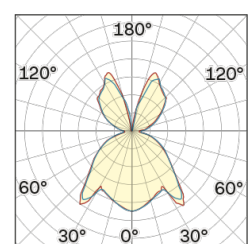

COLOR

● 27, Copper matt

Discover

Souvlaki

Semispherical