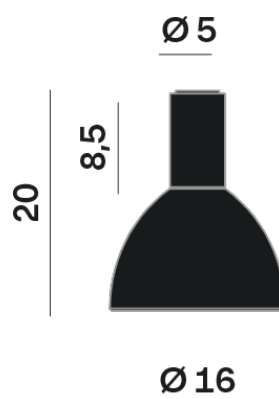

COLOR

● 27, Copper matt

Discover

Souvlaki

Semispherical