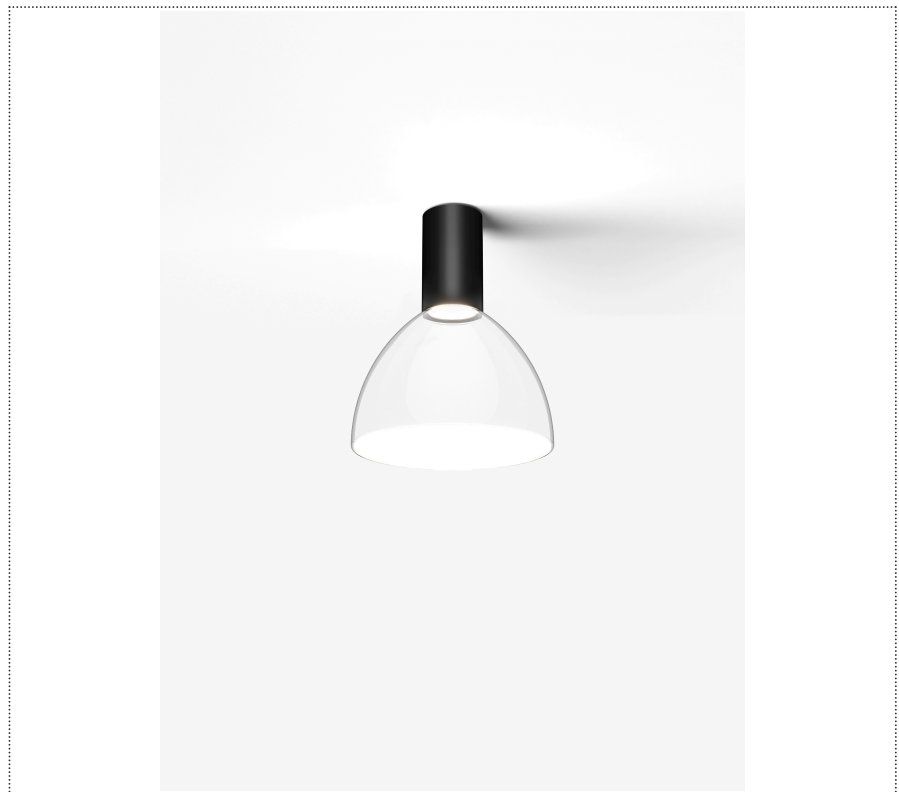

SOUVLAKI STANDALONE

CEILING MOUNTED SPOTLIGHT WITH GLASS DIFFUSER

1SVH1 001 26 0L1

GENERAL

Ceiling

Surface

IP20

Lumen: 871

Interior

Glass: Glass semispherical

LED

MID POWER LED

3.000 K

CRI 90

300 mA SELV60

Macadam step 2

LED Life L80 B50 > 55.400 h

Classe Energetica: F

ELECTRICAL

300 mA SELV60

10,8 W

Classe 3

Driver not included