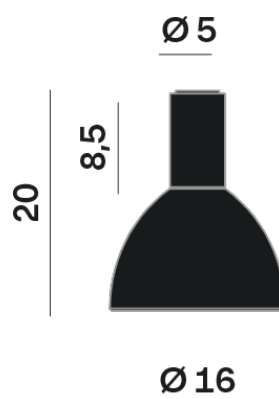

Interior

Glass: Glass semispherical

LED

MID POWER LED

3.000 K

CRI 90

300 mA SELV60

Macadam step 2

Lightning Type: Indirect

Light Distribution: Symmetric

COLOR

● 26, Bronze matt

Discover

Souvlaki

Semispherical