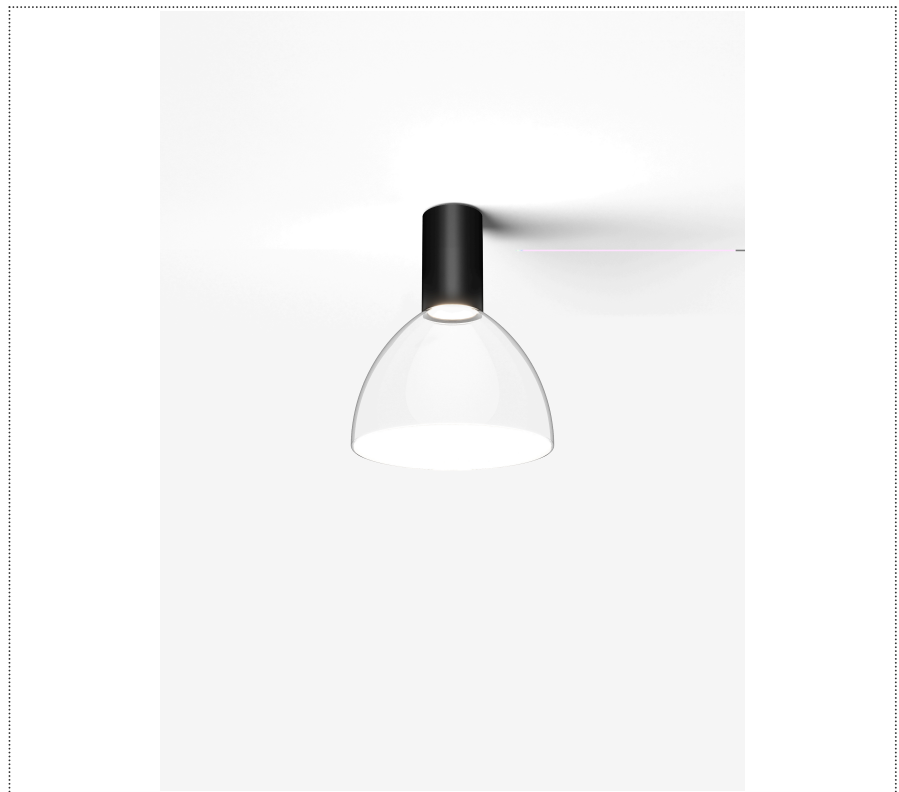

SOUVLAKI STANDALONE

CEILING MOUNTED SPOTLIGHT WITH GLASS DIFFUSER

1SVH1 001 26 0L0

GENERAL

Ceiling

Surface

IP20

Lumen: 842

Interior

Glass: Glass semispherical

LED

MID POWER LED

2.700 K

CRI 90

300 mA SELV60

Macadam step 2

LED Life L80 B50 > 55.400 h

Classe Energetica: F

ELECTRICAL

300 mA SELV60

10,8 W

Classe 3

Driver not included