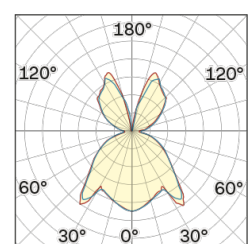

Lightning Type: Indirect

Light Distribution: Symmetric

COLOR

● 26, Bronze matt

Discover

Souvlaki

Semispherical