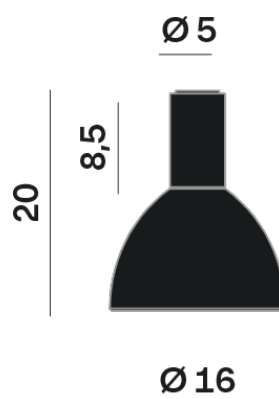

Interior

Glass: Glass semispherical

LED

MID POWER LED

2.700 K

CRI 90

300 mA SELV60

Macadam step 2

Lightning Type: Indirect

Light Distribution: Symmetric

COLOR

● 26, Bronze matt

Discover

Souvlaki

Semispherical