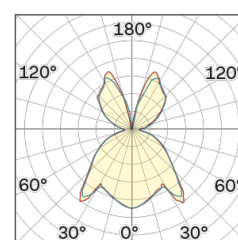

COLOR

63, White (matt)

Discover
Souvlaki

Semispherical