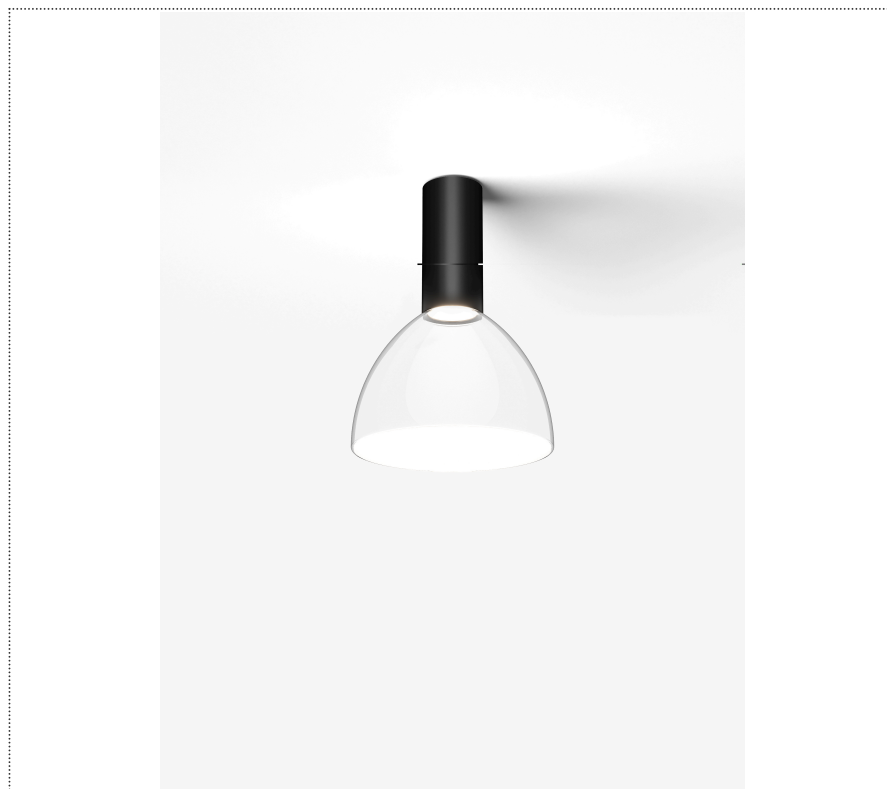

SOUVLAKI STANDALONE

CEILING MOUNTED SPOTLIGHT WITH GLASS DIFFUSER WITH INTEGRATED DRIVER

1SVH2 002 63 ZL1

GENERAL

Ceiling

Surface

IP20

Lumen: 739

Interior

Glass: Glass conical

LED

MID POWER LED

3.000 K

CRI 90

220- 240V 50Hz

Macadam step 2

ELECTRICAL

220- 240V 50Hz

9,5 W

Classe 1

Driver included