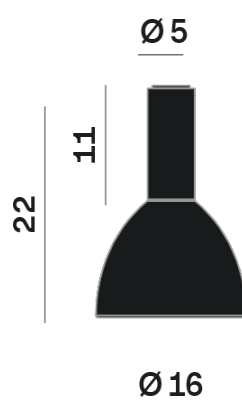

ELECTRICAL

220- 240V 50Hz

9,5 W

Classe 1

Driver included

OPTICAL | PHOTOMETRIC

Lightning Type: Indirect

Light Distribution: Symmetric

COLOR

63, White (matt)

Discover
Souvlaki

Semispherical