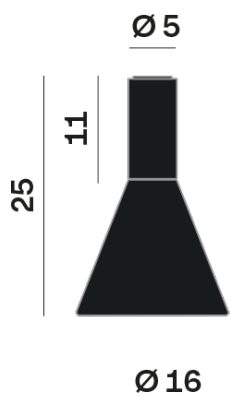

Lightning Type: Indirect

Light Distribution: Symmetric

COLOR

● 62, Black (matt)

Discover
Souvlaki

Conical