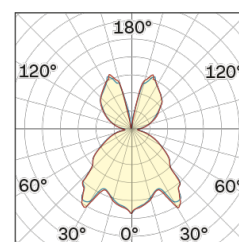

Lightning Type: Indirect

Light Distribution: Symmetric

COLOR

● 62, Black (matt)

Discover
Souvlaki

Conical