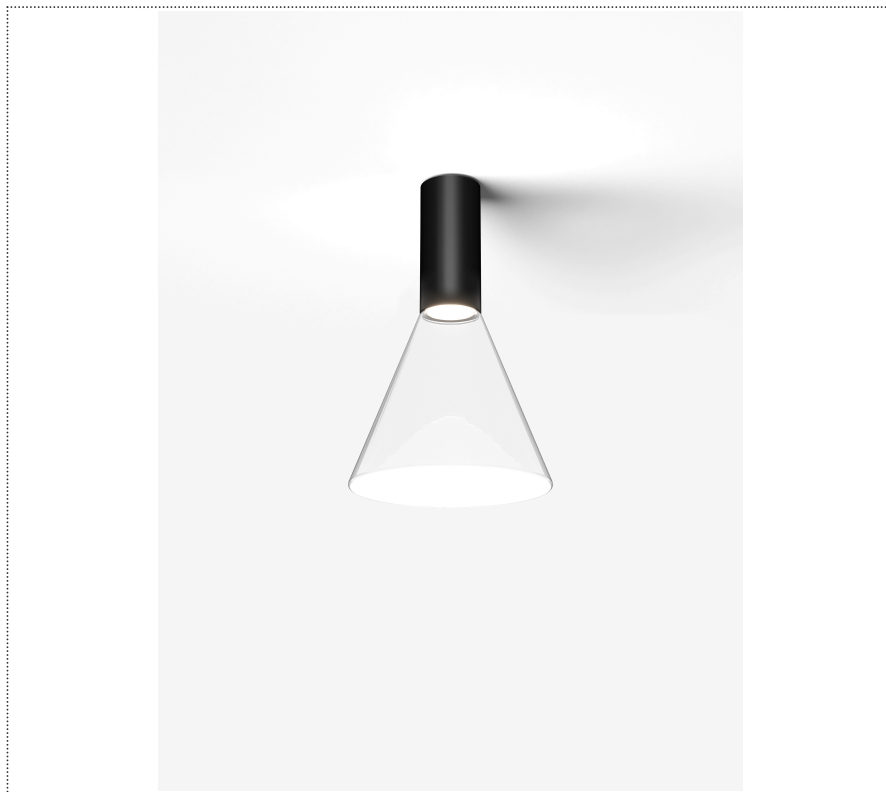

SOUVLAKI STANDALONE

CEILING MOUNTED SPOTLIGHT WITH GLASS DIFFUSER WITH INTEGRATED DRIVER

1SVH2 002 62 ZL1

GENERAL

Ceiling

Surface

IP20

Lumen: 739

Interior

Glass: Glass conical

LED

MID POWER LED

3.000 K

CRI 90

220- 240V 50Hz

Macadam step 2

LED Life L80 B50 > 55.400 h

Classe Energetica: F

ELECTRICAL

220- 240V 50Hz

9,5 W

Classe 1

Driver included