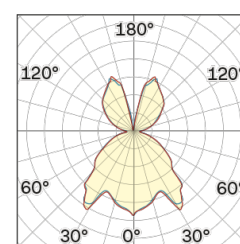

Lightning Type: Indirect

Light Distribution: Symmetric

COLOR

● 62, Black (matt)

Discover

Souvlaki

Conical