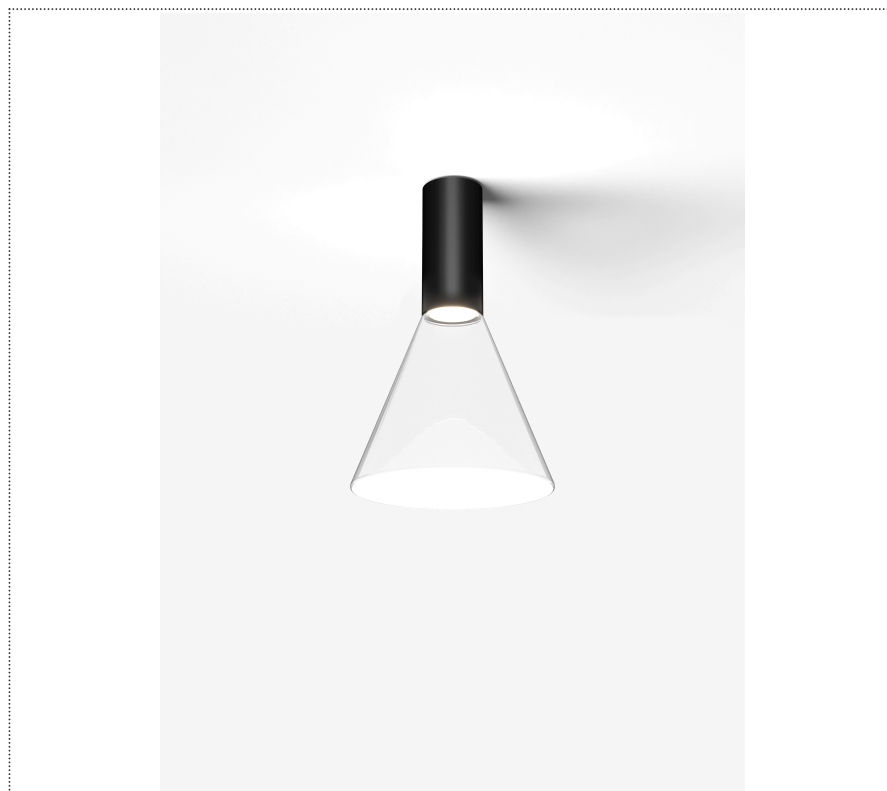

SOUVLAKI STANDALONE

CEILING MOUNTED SPOTLIGHT WITH GLASS DIFFUSER WITH INTEGRATED DRIVER

1SVH2 002 62 ZL0

GENERAL

Ceiling

Surface

IP20

Lumen: 715

Interior

Glass: Glass conical

LED

MID POWER LED

2.700 K

CRI 90

220- 240V 50Hz

Macadam step 2

LED Life L80 B50 > 55.400 h

Classe Energetica: F

ELECTRICAL

220- 240V 50Hz

9,5 W

Classe 1

Driver included