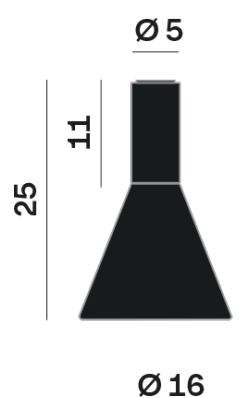

Lightning Type: Indirect

Light Distribution: Symmetric

COLOR

● 62, Black (matt)

Discover

Souvlaki

Conical