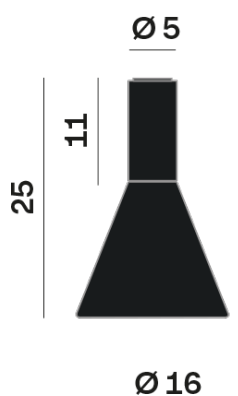

Lightning Type: Indirect

Light Distribution: Symmetric

COLOR

● 35, Nickel matt

Conical

Discover
Souvlaki