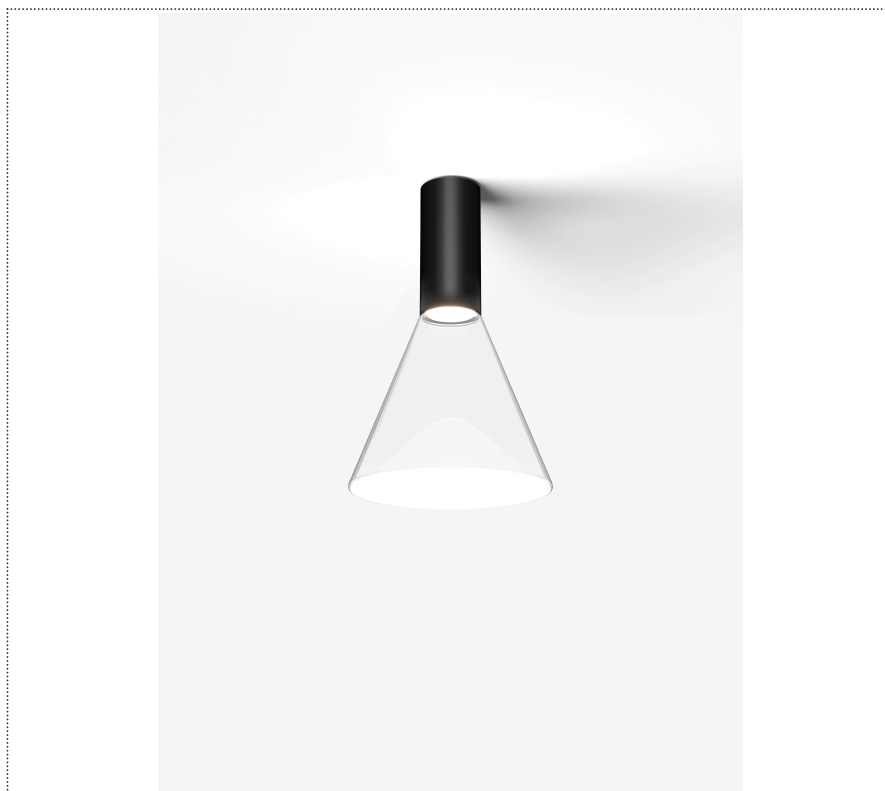

SOUVLAKI STANDALONE

CEILING MOUNTED SPOTLIGHT WITH GLASS DIFFUSER WITH INTEGRATED DRIVER

1SVH2 002 35 ZL1

GENERAL

Ceiling

Surface

IP20

Lumen: 739

Interior

Glass: Glass conical

LED

MID POWER LED

3.000 K

CRI 90

220- 240V 50Hz

Macadam step 2

LED Life L80 B50 > 55.400 h

Classe Energetica: F

ELECTRICAL

220- 240V 50Hz

9,5 W

Classe 1

Driver included

OPTICAL | PHOTOMETRIC

Lightning Type: Indirect

Light Distribution: Symmetric