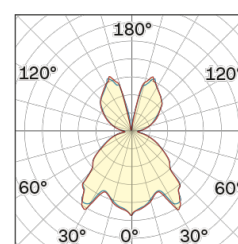

Lightning Type: Indirect

Light Distribution: Symmetric

COLOR

● 35, Nickel matt

Conical

Discover
Souvlaki