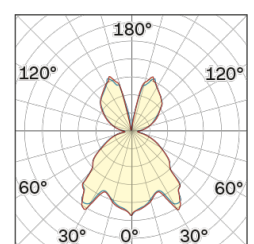

Lightning Type: Indirect

Light Distribution: Symmetric

COLOR

● 26, Bronze matt

Discover

Souvlaki

Conical