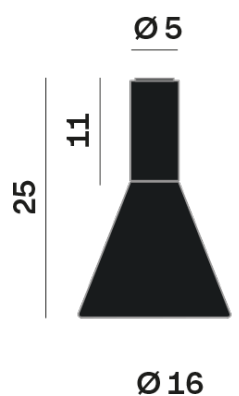

Lightning Type: Indirect

Light Distribution: Symmetric

COLOR

● 26, Bronze matt

Discover

Souvlaki

Conical