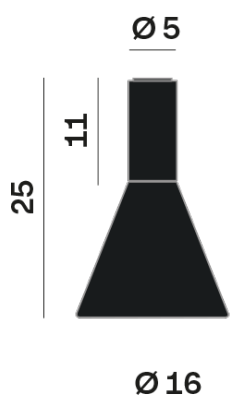

Lightning Type: Indirect

Light Distribution: Symmetric

COLOR

● 35, Nickel matt

Discover
Souvlaki

Conical