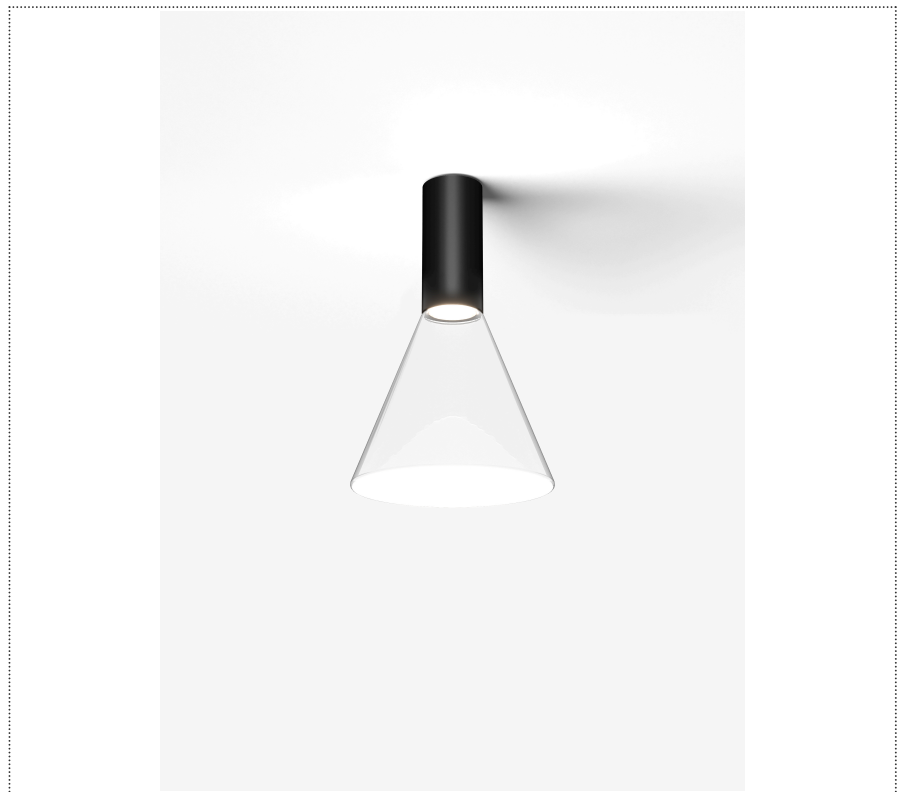

SOUVLAKI STANDALONE

CEILING MOUNTED SPOTLIGHT WITH GLASS DIFFUSER WITH INTEGRATED DRIVER

1SVH2 002 26 ZL1

GENERAL

Ceiling

Surface

IP20

Lumen: 739

Interior

Glass: Glass conical

LED

MID POWER LED

3.000 K

CRI 90

220- 240V 50Hz

Macadam step 2

LED Life L80 B50 > 55.400 h

Classe Energetica: F

ELECTRICAL

220- 240V 50Hz

9,5 W

Classe 1

Driver included