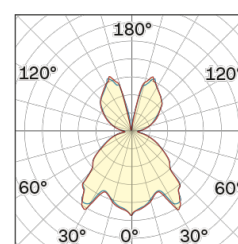

Lightning Type: Indirect

Light Distribution: Symmetric

COLOR

● 35, Nickel matt

Discover
Souvlaki

Conical