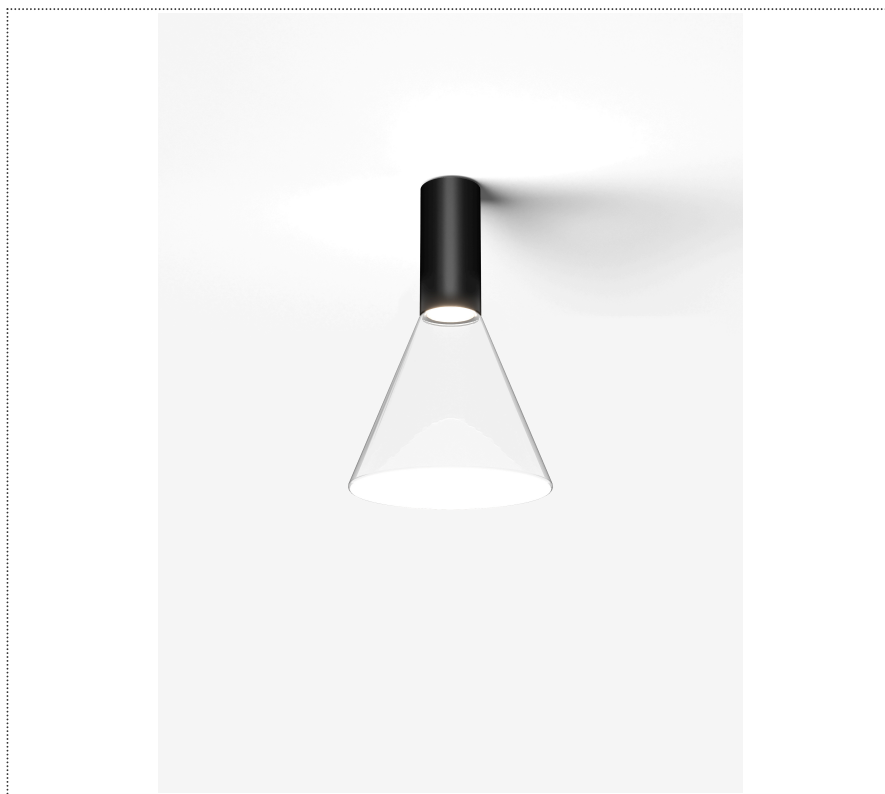

SOUVLAKI STANDALONE

CEILING MOUNTED SPOTLIGHT WITH GLASS DIFFUSER WITH INTEGRATED DRIVER

1SVH2 002 35 ZL0

GENERAL

Ceiling

Surface

IP20

Lumen: 715

Interior

Glass: Glass conical

LED

MID POWER LED

2.700 K

CRI 90

220- 240V 50Hz

Macadam step 2

LED Life L80 B50 > 55.400 h

Classe Energetica: F

ELECTRICAL

220- 240V 50Hz

9,5 W

Classe 1

Driver included