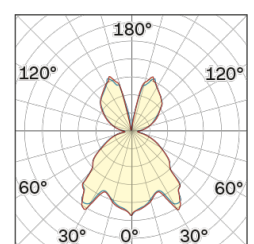

Lightning Type: Indirect

Light Distribution: Symmetric

COLOR

● 34, Gold matt

Discover

Souvlaki

Conical