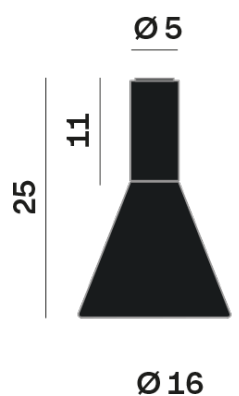

Lightning Type: Indirect

Light Distribution: Symmetric

COLOR

● 34, Gold matt

Discover

Souvlaki

Conical