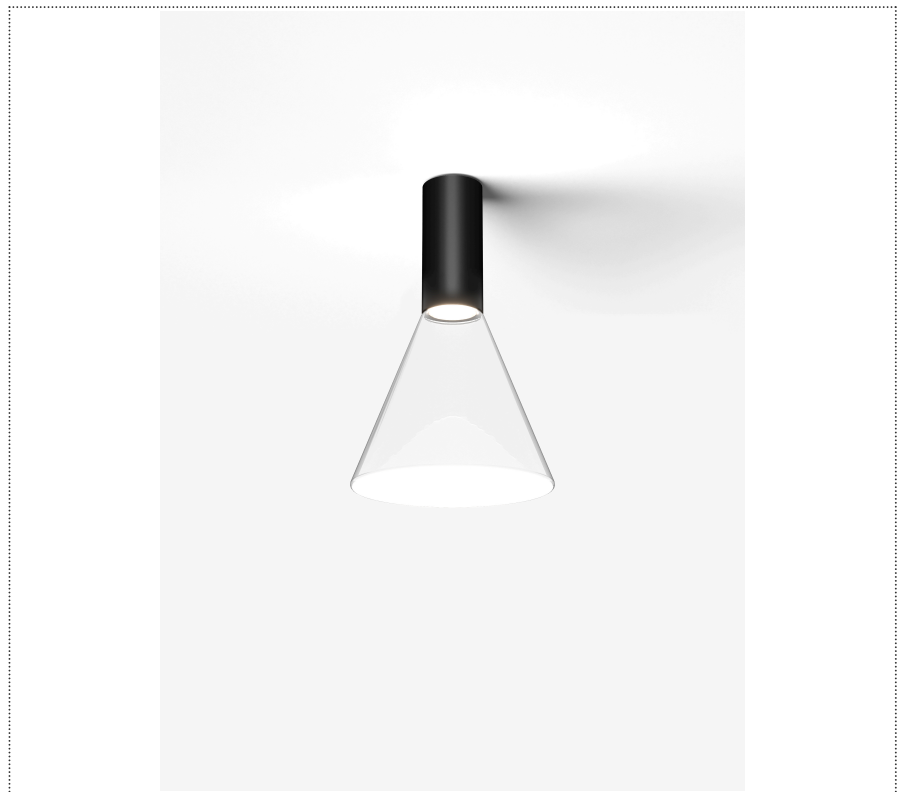

SOUVLAKI STANDALONE

CEILING MOUNTED SPOTLIGHT WITH GLASS DIFFUSER WITH INTEGRATED DRIVER

1SVH2 002 34 ZL1

GENERAL

Ceiling

Surface

IP20

Lumen: 739

Interior

Glass: Glass conical

LED

MID POWER LED

3.000 K

CRI 90

220- 240V 50Hz

Macadam step 2

LED Life L80 B50 > 55.400 h

Classe Energetica: F

ELECTRICAL

220- 240V 50Hz

9,5 W

Classe 1

Driver included