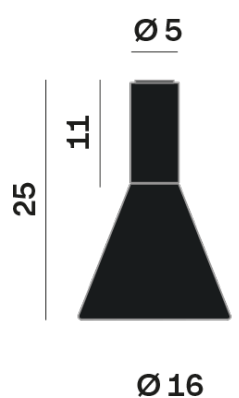

Lightning Type: Indirect

Light Distribution: Symmetric

COLOR

● 34, Gold matt

Conical

Discover

Souvlaki