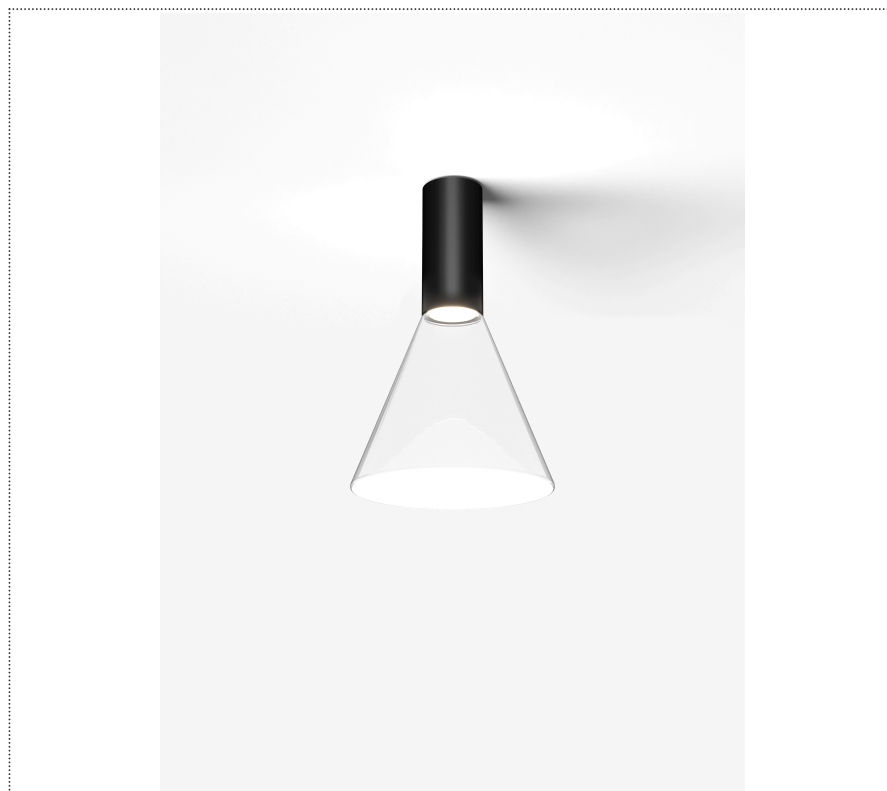

SOUVLAKI STANDALONE

CEILING MOUNTED SPOTLIGHT WITH GLASS DIFFUSER WITH INTEGRATED DRIVER

1SVH2 002 34 ZL0

GENERAL

Ceiling

Surface

IP20

Lumen: 715

Interior

Glass: Glass conical

LED

MID POWER LED

2.700 K

CRI 90

220- 240V 50Hz

Macadam step 2

LED Life L80 B50 > 55.400 h

Classe Energetica: F

ELECTRICAL

220- 240V 50Hz

9,5 W

Classe 1

Driver included

OPTICAL | PHOTOMETRIC

Lightning Type: Indirect

Light Distribution: Symmetric