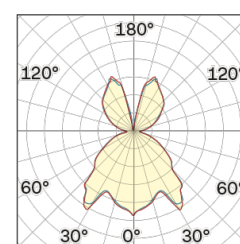

Lightning Type: Indirect

Light Distribution: Symmetric

COLOR

● 34, Gold matt

Conical

Discover

Souvlaki