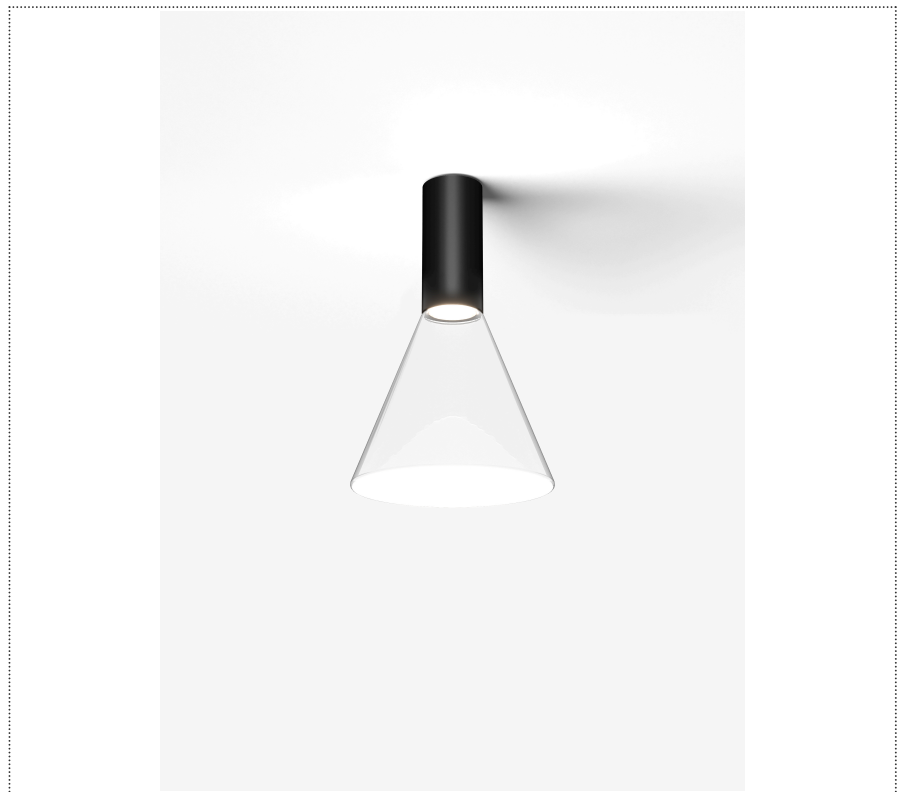

SOUVLAKI STANDALONE

CEILING MOUNTED SPOTLIGHT WITH GLASS DIFFUSER WITH INTEGRATED DRIVER

1SVH2 002 32 ZL1

GENERAL

Ceiling

Surface

IP20

Lumen: 739

Interior

Glass: Glass conical

LED

MID POWER LED

3.000 K

CRI 90

220- 240V 50Hz

Macadam step 2

LED Life L80 B50 > 55.400 h

Classe Energetica: F

ELECTRICAL

220- 240V 50Hz

9,5 W

Classe 1

Driver included