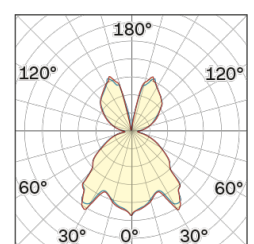

Lightning Type: Indirect

Light Distribution: Symmetric

COLOR

● 32, Powder gun matt

Discover

Souvlaki

Conical