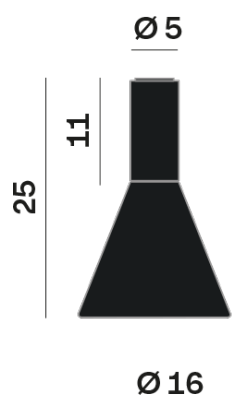

Lightning Type: Indirect

Light Distribution: Symmetric

COLOR

● 32, Powder gun matt

Discover

Souvlaki

Conical