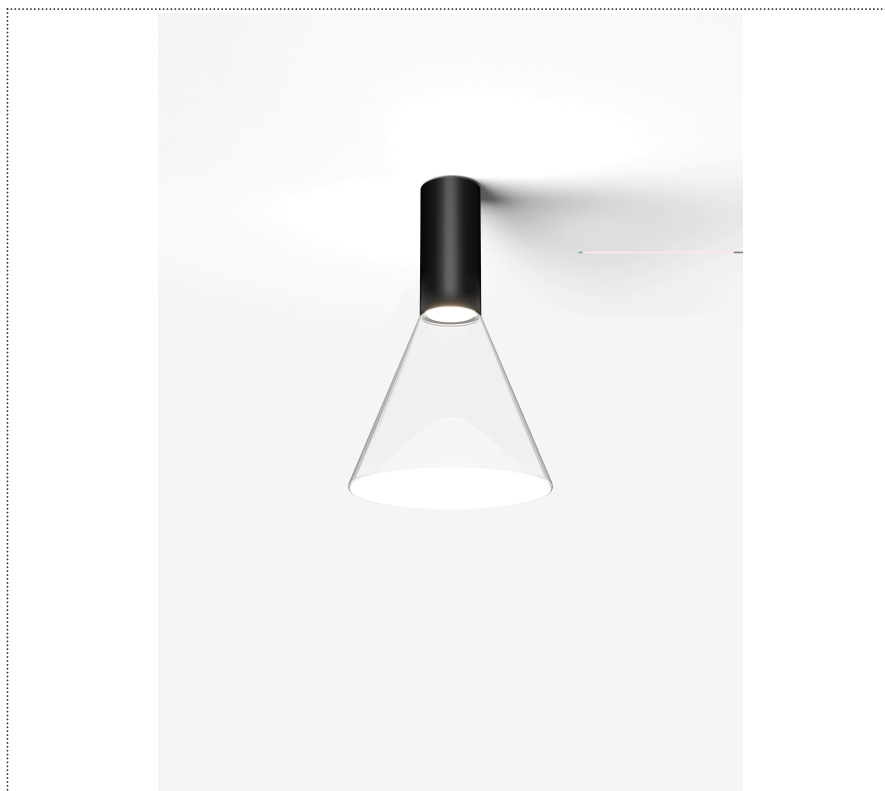

SOUVLAKI STANDALONE

CEILING MOUNTED SPOTLIGHT WITH GLASS DIFFUSER WITH INTEGRATED DRIVER

1SVH2 002 32 ZL0

GENERAL

Ceiling

Surface

IP20

Lumen: 715

Interior

Glass: Glass conical

LED

MID POWER LED

2.700 K

CRI 90

220- 240V 50Hz

Macadam step 2

LED Life L80 B50 > 55.400 h

Classe Energetica: F

ELECTRICAL

220- 240V 50Hz

9,5 W

Classe 1

Driver included