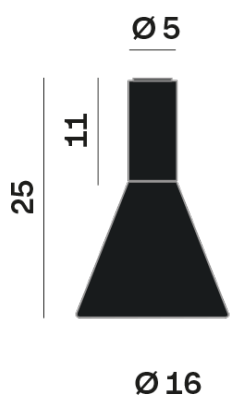

Lightning Type: Indirect

Light Distribution: Symmetric

COLOR

● 32, Powder gun matt

Discover
Souvlaki

Conical