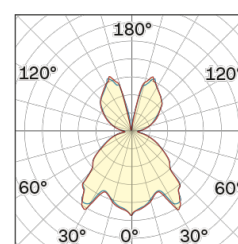

Lightning Type: Indirect

Light Distribution: Symmetric

COLOR

● 32, Powder gun matt

Discover
Souvlaki

Conical